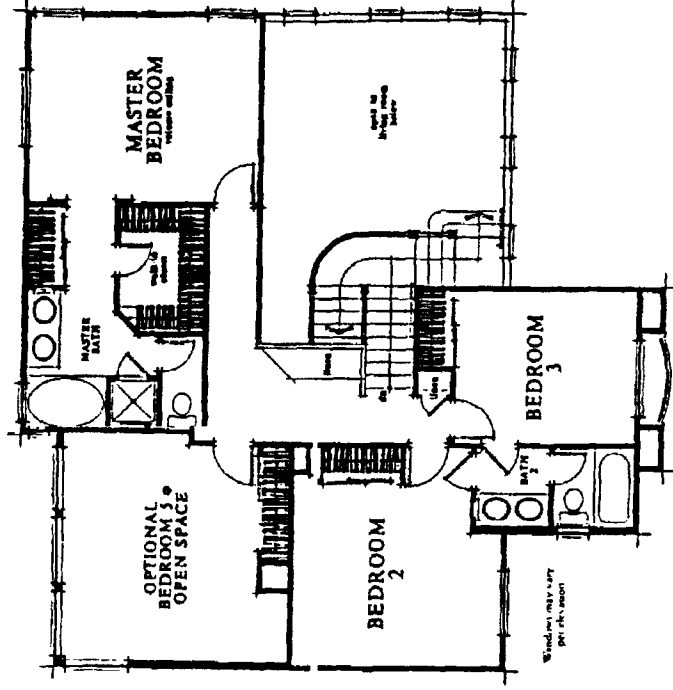

**TRACT: (CASM) California Somerset MODEL: A Maybury (option 1) - 2031 Sq.Ft. Sq.Ft. (Approx)**  
 Copyright ©The Inside Tract™ - All rights reserved.

FIRST FLOOR

SECOND FLOOR

**TRACT: (CASM) California Somerset MODEL: B Maybury (option 2) - 2211 Sq.Ft. Sq.Ft. (Approx)**  
 Copyright ©The Inside Tract™ - All rights reserved.

FIRST FLOOR

SECOND FLOOR

TRACT: (CASM) California Somerset MODEL: C Glenwood (option 1) - 2200 Sq.Ft. Sq.Ft. (Approx)  
 Copyright ©The Inside Tract™ - All rights reserved.

FIRST FLOOR

SECOND FLOOR

Windows, columns, benches  
 and paint may vary  
 per lot/phase

TRACT: (CASM) California Somerset MODEL: D Glenwood (option 2) - 2380 Sq.Ft. Sq.Ft. (Approx)  
 Copyright ©The Inside Tract™ - All rights reserved.

SECOND FLOOR

FIRST FLOOR

TRACT: (CASM) California Somerset MODEL: E Brookfield (option 1) - 2386 Sq.Ft. Sq.Ft. (Approx)  
 Copyright ©The Inside Tract™ - All rights reserved.

FIRST FLOOR

SECOND FLOOR