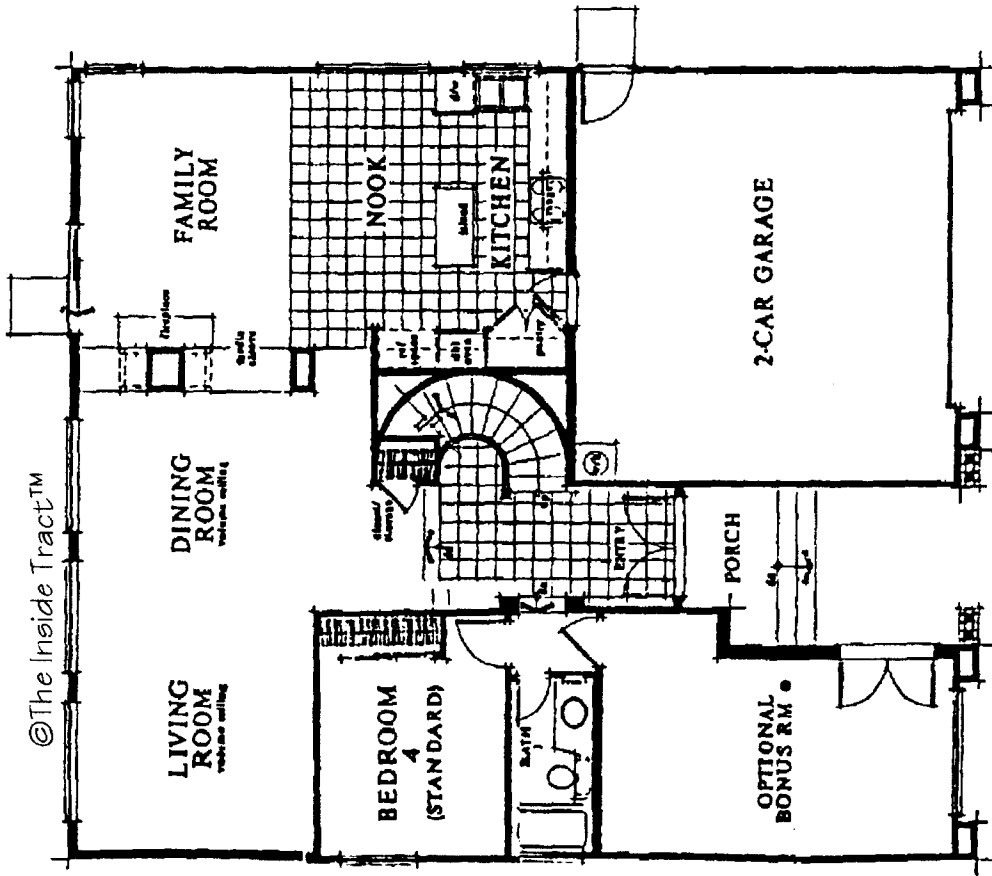

FIRST FLOOR

SECOND FLOOR

TRACT: (CASM) California Somerset MODEL: C Glenwood (option 1) - 2200 Sq.Ft. Sq.Ft. (Approx)  
 Copyright ©The Inside Tract™ - All rights reserved.

FIRST FLOOR

SECOND FLOOR

Windows, columns, benches  
 and paint may vary  
 per lot/phase

TRACT: (CASM) California Somerset MODEL: D Glenwood (option 2) - 2380 Sq.Ft. Sq.Ft. (Approx)  
 Copyright ©The Inside Tract™ - All rights reserved.

SECOND FLOOR

FIRST FLOOR

TRACT: (CASM) California Somerset MODEL: E Brookfield (option 1) - 2386 Sq.Ft. Sq.Ft. (Approx)  
 Copyright ©The Inside Tract™ - All rights reserved.

FIRST FLOOR

SECOND FLOOR

©The Inside Tract™

TRACT: (CASM) California Somerset MODEL: F Brookfield (option 2) - 2566 Sq.Ft. Sq.Ft. (Approx)  
 Copyright ©The Inside Tract™ - All rights reserved.

©The Inside Tract™

FIRST FLOOR

SECOND FLOOR