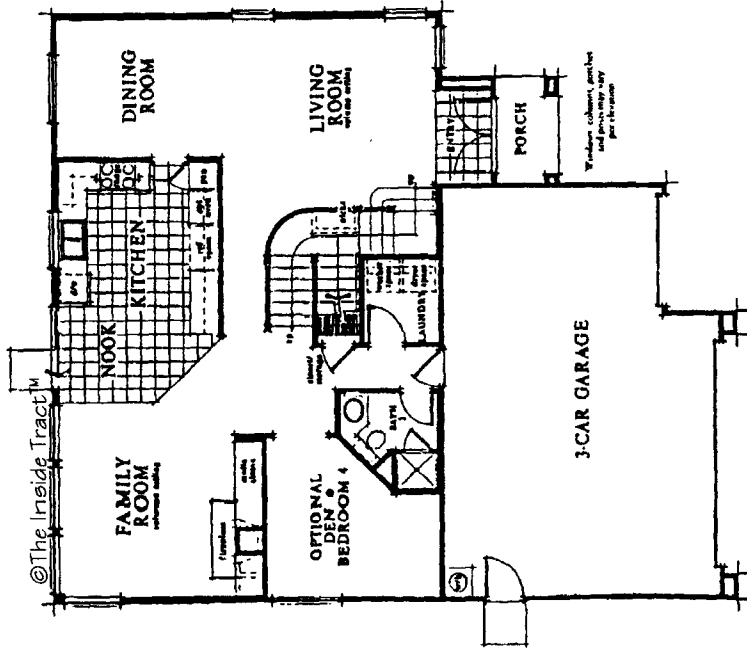

**TRACT: (CASM) California Somerset MODEL: A Maybury (option 1) - 2031 Sq.Ft. Sq.Ft. (Approx)**  
 Copyright ©The Inside Tract™ - All rights reserved.

FIRST FLOOR

SECOND FLOOR

**TRACT: (CASM) California Somerset MODEL: B Maybury (option 2) - 2211 Sq.Ft. Sq.Ft. (Approx)**  
 Copyright ©The Inside Tract™ - All rights reserved.

FIRST FLOOR

SECOND FLOOR

TRACT: (CASM) California Somerset MODEL: C Glenwood (option 1) - 2200 Sq.Ft. Sq.Ft. (Approx)  
 Copyright ©The Inside Tract™ - All rights reserved.

FIRST FLOOR

SECOND FLOOR

Windows, columns, benches  
 and paint may vary  
 per lot/phase

TRACT: (CASM) California Somerset MODEL: D Glenwood (option 2) - 2380 Sq.Ft. Sq.Ft. (Approx)  
 Copyright ©The Inside Tract™ - All rights reserved.

SECOND FLOOR

FIRST FLOOR

TRACT: (CASM) California Somerset MODEL: E Brookfield (option 1) - 2386 Sq.Ft. Sq.Ft. (Approx)  
 Copyright ©The Inside Tract™ - All rights reserved.

FIRST FLOOR

SECOND FLOOR