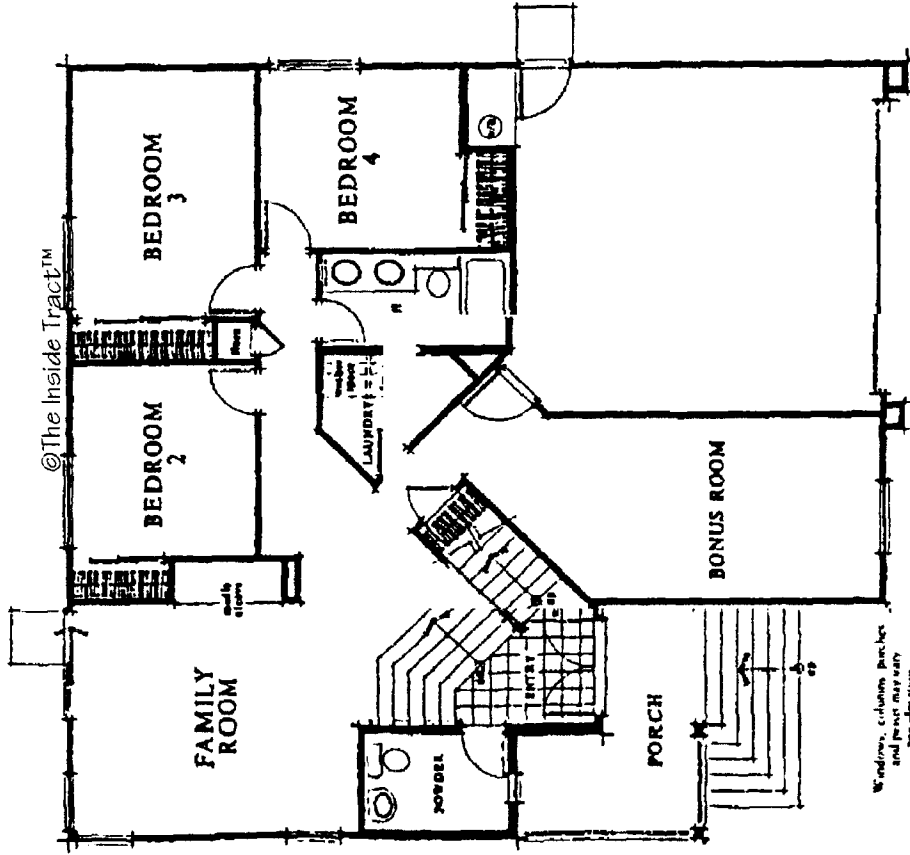

**TRACT: (CASM) California Somerset MODEL: A Maybury (option 1) - 2031 Sq.Ft. Sq.Ft. (Approx)**  
 Copyright ©The Inside Tract™ - All rights reserved.

FIRST FLOOR

SECOND FLOOR

**TRACT: (CASM) California Somerset MODEL: B Maybury (option 2) - 2211 Sq.Ft. Sq.Ft. (Approx)**  
 Copyright ©The Inside Tract™ - All rights reserved.

FIRST FLOOR

SECOND FLOOR

TRACT: (CASM) California Somerset MODEL: C Glenwood (option 1) - 2200 Sq.Ft. Sq.Ft. (Approx)  
 Copyright ©The Inside Tract™ - All rights reserved.

FIRST FLOOR

SECOND FLOOR

Windows, columns, benches  
 and paint may vary  
 per lot/phase

TRACT: (CASM) California Somerset MODEL: D Glenwood (option 2) - 2380 Sq.Ft. Sq.Ft. (Approx)  
 Copyright ©The Inside Tract™ - All rights reserved.

SECOND FLOOR

FIRST FLOOR

TRACT: (CASM) California Somerset MODEL: E Brookfield (option 1) - 2386 Sq.Ft. Sq.Ft. (Approx)  
 Copyright ©The Inside Tract™ - All rights reserved.

FIRST FLOOR

SECOND FLOOR

©The Inside Tract™

TRACT: (CASM) California Somerset MODEL: F Brookfield (option 2) - 2566 Sq.Ft. Sq.Ft. (Approx)  
 Copyright ©The Inside Tract™ - All rights reserved.

©The Inside Tract™