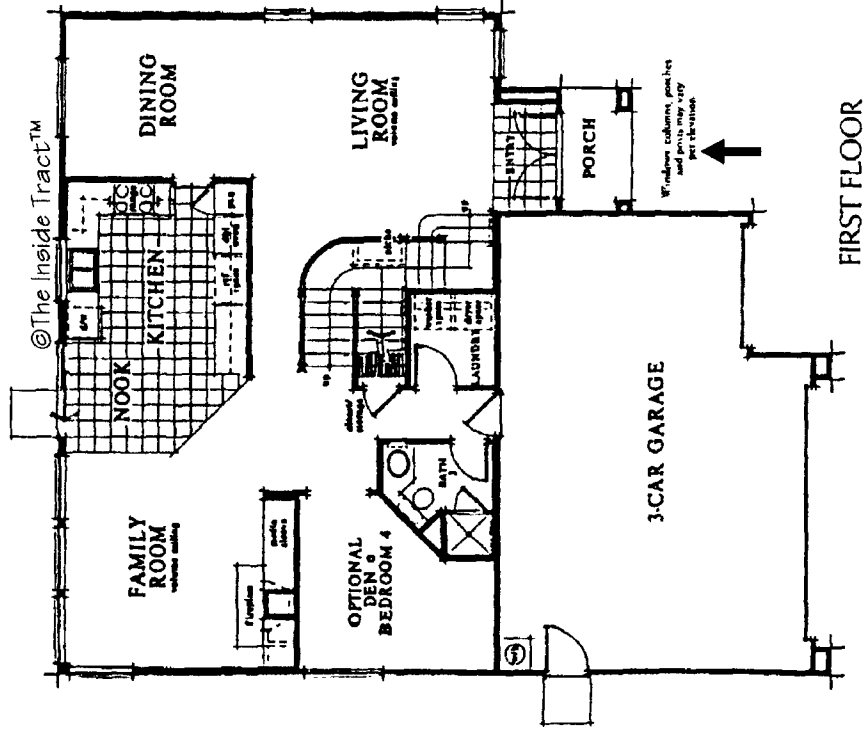

**TRACT: (CASM) California Somerset MODEL: A Maybury (option 1) - 2031 Sq.Ft. Sq.Ft. (Approx)**  
 Copyright ©The Inside Tract™ - All rights reserved.

FIRST FLOOR

SECOND FLOOR

**TRACT: (CASM) California Somerset MODEL: B Maybury (option 2) - 2211 Sq.Ft. Sq.Ft. (Approx)**  
 Copyright ©The Inside Tract™ - All rights reserved.

FIRST FLOOR

SECOND FLOOR

TRACT: (CASM) California Somerset MODEL: C Glenwood (option 1) - 2200 Sq.Ft. Sq.Ft. (Approx)  
 Copyright ©The Inside Tract™ - All rights reserved.

FIRST FLOOR

SECOND FLOOR

Windows, columns, benches  
 and paint may vary  
 per lot/phase

TRACT: (CASM) California Somerset MODEL: D Glenwood (option 2) - 2380 Sq.Ft. Sq.Ft. (Approx)  
 Copyright ©The Inside Tract™ - All rights reserved.

SECOND FLOOR

FIRST FLOOR

TRACT: (CASM) California Somerset MODEL: E Brookfield (option 1) - 2386 Sq.Ft. Sq.Ft. (Approx)  
 Copyright ©The Inside Tract™ - All rights reserved.

FIRST FLOOR

SECOND FLOOR