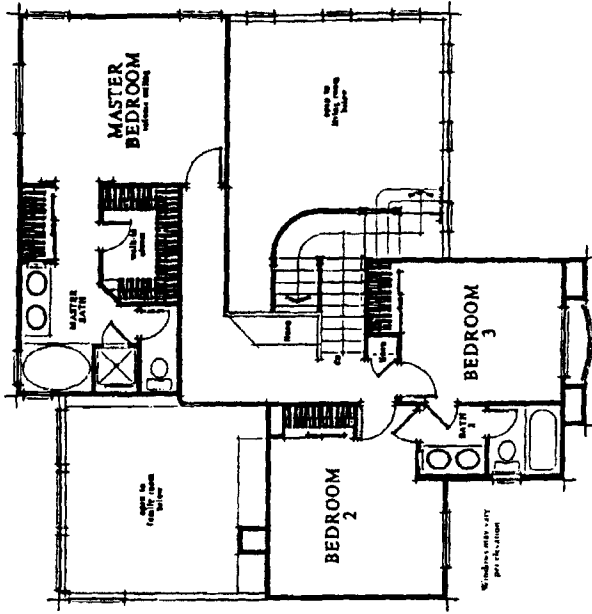

**TRACT: (CASM) California Somerset MODEL: A Maybury (option 1) - 2031 Sq.Ft. Sq.Ft. (Approx)**  
 Copyright ©The Inside Tract™ - All rights reserved.

FIRST FLOOR

SECOND FLOOR

**TRACT: (CASM) California Somerset MODEL: B Maybury (option 2) - 2211 Sq.Ft. Sq.Ft. (Approx)**  
 Copyright ©The Inside Tract™ - All rights reserved.

FIRST FLOOR

SECOND FLOOR

TRACT: (CASM) California Somerset MODEL: C Glenwood (option 1) - 2200 Sq.Ft. Sq.Ft. (Approx)  
 Copyright ©The Inside Tract™ - All rights reserved.

FIRST FLOOR

SECOND FLOOR

Windows, columns, benches  
 and paint may vary  
 per lot/phase

TRACT: (CASM) California Somerset MODEL: D Glenwood (option 2) - 2380 Sq.Ft. Sq.Ft. (Approx)  
 Copyright ©The Inside Tract™ - All rights reserved.

SECOND FLOOR

FIRST FLOOR

TRACT: (CASM) California Somerset MODEL: E Brookfield (option 1) - 2386 Sq.Ft. Sq.Ft. (Approx)  
 Copyright ©The Inside Tract™ - All rights reserved.

FIRST FLOOR

SECOND FLOOR

©The Inside Tract™

TRACT: (CASM) California Somerset MODEL: F Brookfield (option 2) - 2566 Sq.Ft. Sq.Ft. (Approx)  
 Copyright ©The Inside Tract™ - All rights reserved.

©The Inside Tract™