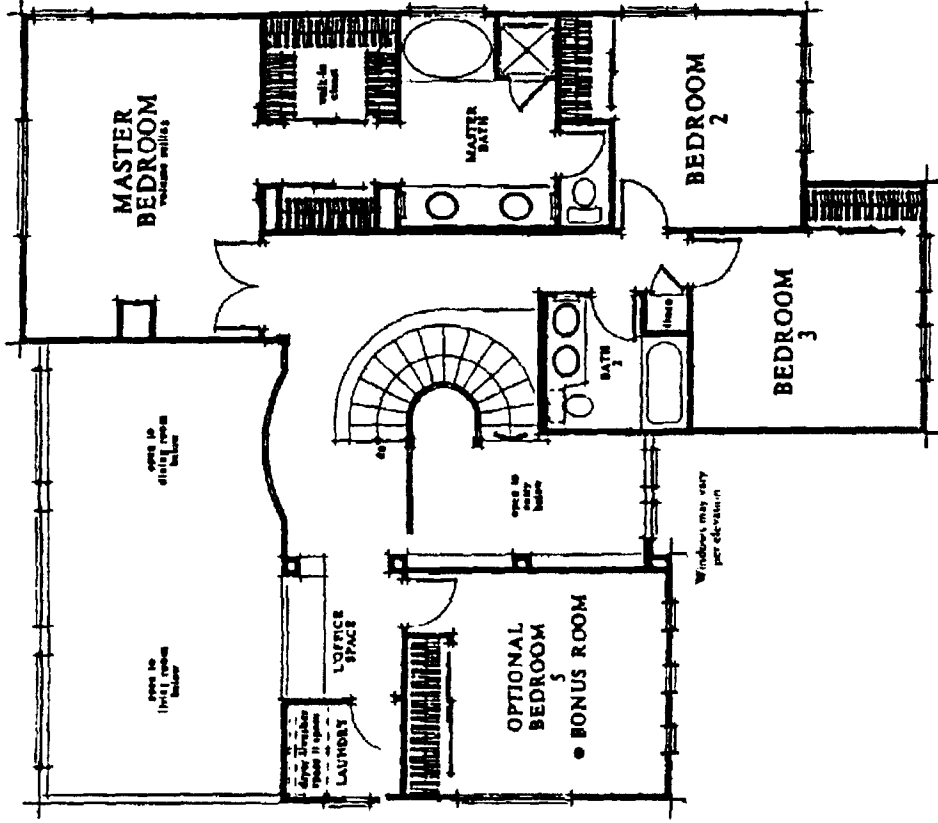

TRACT: (CASM) California Somerset MODEL: D Glenwood (option 2) - 2380 Sq.Ft. Sq.Ft. (Approx)  
 Copyright ©The Inside Tract™ - All rights reserved.

SECOND FLOOR

FIRST FLOOR

TRACT: (CASM) California Somerset MODEL: E Brookfield (option 1) - 2386 Sq.Ft. Sq.Ft. (Approx)  
 Copyright ©The Inside Tract™ - All rights reserved.

FIRST FLOOR

SECOND FLOOR

©The Inside Tract™

TRACT: (CASM) California Somerset MODEL: F Brookfield (option 2) - 2566 Sq.Ft. Sq.Ft. (Approx)  
 Copyright ©The Inside Tract™ - All rights reserved.

©The Inside Tract™

FIRST FLOOR

SECOND FLOOR