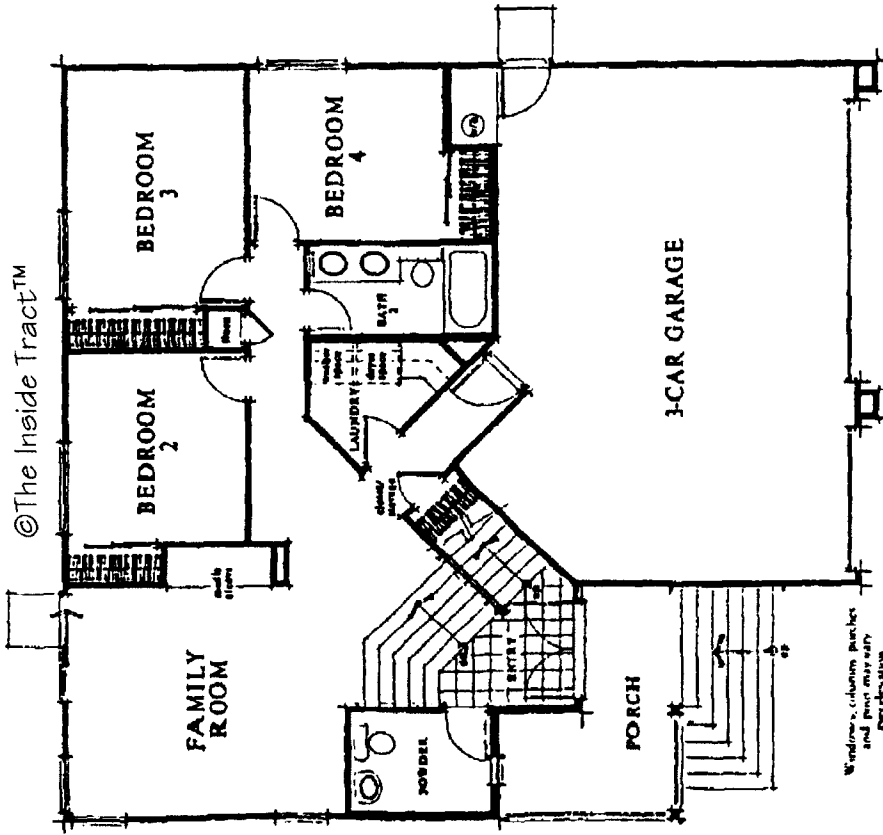

**TRACT: (CASM) California Somerset MODEL: A Maybury (option 1) - 2031 Sq.Ft. Sq.Ft. (Approx)**  
 Copyright ©The Inside Tract™ - All rights reserved.

FIRST FLOOR

SECOND FLOOR

**TRACT: (CASM) California Somerset MODEL: B Maybury (option 2) - 2211 Sq.Ft. Sq.Ft. (Approx)**  
 Copyright ©The Inside Tract™ - All rights reserved.

FIRST FLOOR

SECOND FLOOR

TRACT: (CASM) California Somerset MODEL: C Glenwood (option 1) - 2200 Sq.Ft. Sq.Ft. (Approx)  
 Copyright ©The Inside Tract™ - All rights reserved.

FIRST FLOOR

SECOND FLOOR

Windows, columns, benches  
 and paint may vary  
 per lot/phase

TRACT: (CASM) California Somerset MODEL: D Glenwood (option 2) - 2380 Sq.Ft. Sq.Ft. (Approx)  
 Copyright ©The Inside Tract™ - All rights reserved.

SECOND FLOOR

FIRST FLOOR

TRACT: (CASM) California Somerset MODEL: E Brookfield (option 1) - 2386 Sq.Ft. Sq.Ft. (Approx)  
 Copyright ©The Inside Tract™ - All rights reserved.

FIRST FLOOR

SECOND FLOOR