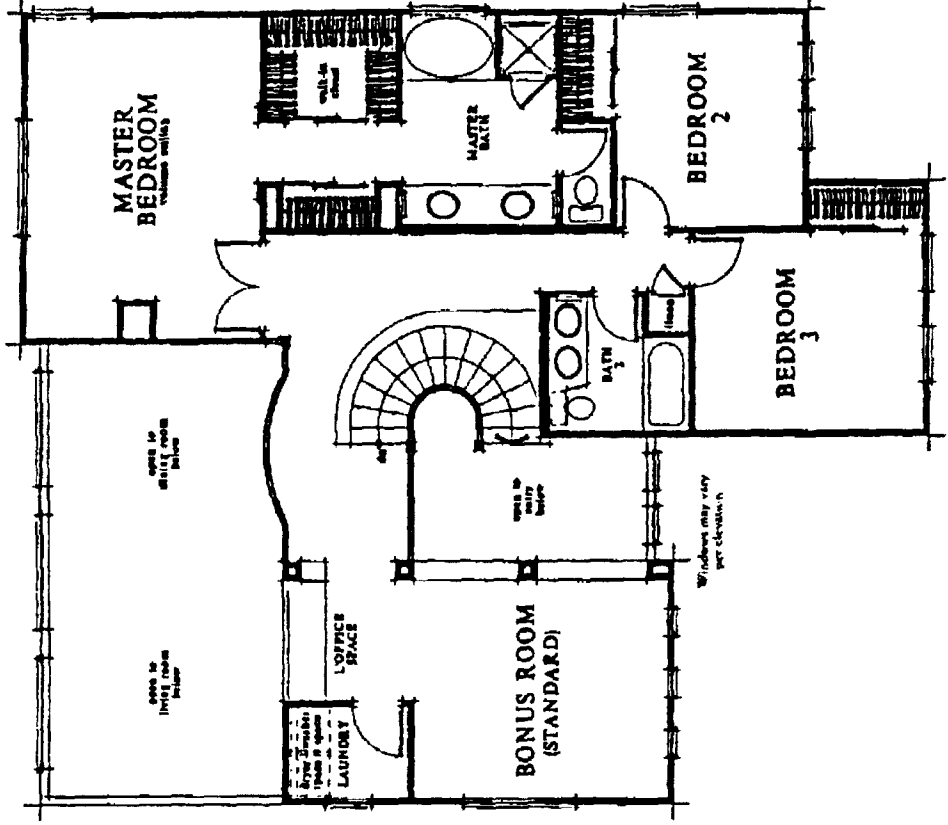

FIRST FLOOR

SECOND FLOOR

TRACT: (CASM) California Somerset MODEL: C Glenwood (option 1) - 2200 Sq.Ft. Sq.Ft. (Approx)  
 Copyright ©The Inside Tract™ - All rights reserved.

FIRST FLOOR

SECOND FLOOR

Windows, columns, benches  
 and paint may vary  
 per lot/phase

TRACT: (CASM) California Somerset MODEL: D Glenwood (option 2) - 2380 Sq.Ft. Sq.Ft. (Approx)  
 Copyright ©The Inside Tract™ - All rights reserved.

SECOND FLOOR

FIRST FLOOR

TRACT: (CASM) California Somerset MODEL: E Brookfield (option 1) - 2386 Sq.Ft. Sq.Ft. (Approx)  
 Copyright ©The Inside Tract™ - All rights reserved.

FIRST FLOOR

SECOND FLOOR

©The Inside Tract™

TRACT: (CASM) California Somerset MODEL: F Brookfield (option 2) - 2566 Sq.Ft. Sq.Ft. (Approx)  
 Copyright ©The Inside Tract™ - All rights reserved.

©The Inside Tract™

FIRST FLOOR

SECOND FLOOR