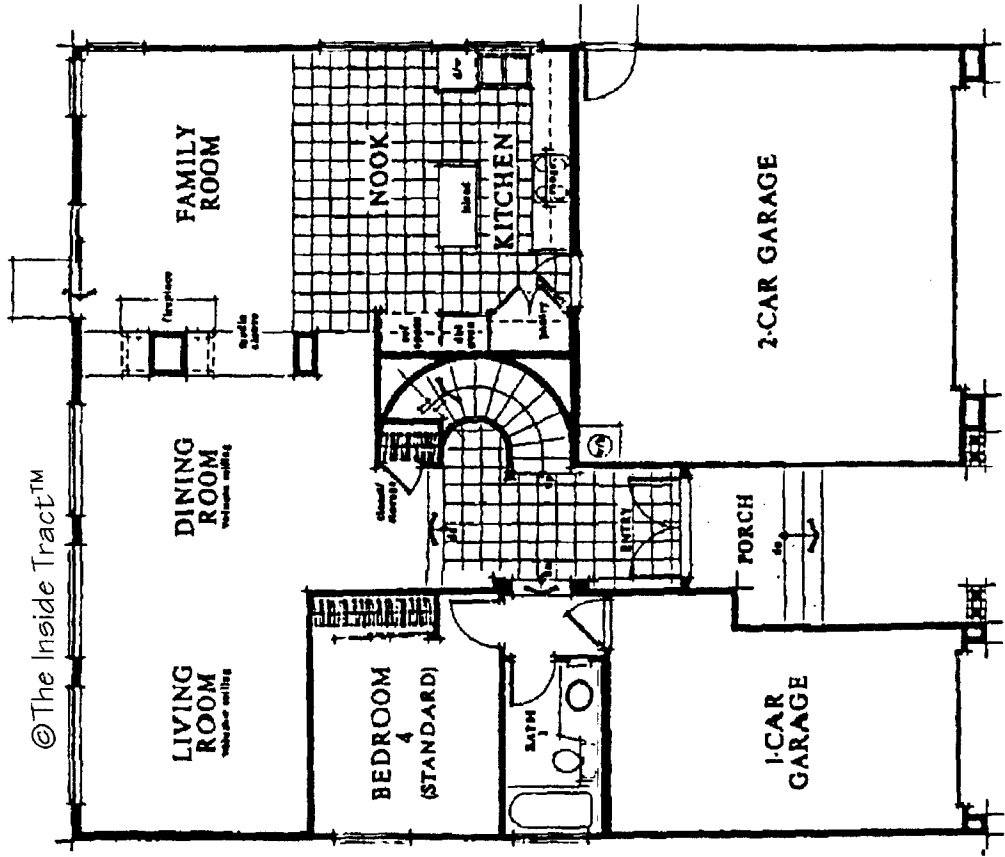

FIRST FLOOR

SECOND FLOOR

TRACT: (CASM) California Somerset MODEL: C Glenwood (option 1) - 2200 Sq.Ft. Sq.Ft. (Approx)  
 Copyright ©The Inside Tract™ - All rights reserved.

FIRST FLOOR

SECOND FLOOR

Windows, columns, benches  
 and paint may vary  
 per lot/phase

TRACT: (CASM) California Somerset MODEL: D Glenwood (option 2) - 2380 Sq.Ft. Sq.Ft. (Approx)  
 Copyright ©The Inside Tract™ - All rights reserved.

SECOND FLOOR

FIRST FLOOR

TRACT: (CASM) California Somerset MODEL: E Brookfield (option 1) - 2386 Sq.Ft. Sq.Ft. (Approx)  
 Copyright ©The Inside Tract™ - All rights reserved.

FIRST FLOOR

SECOND FLOOR

©The Inside Tract™

TRACT: (CASM) California Somerset MODEL: F Brookfield (option 2) - 2566 Sq.Ft. Sq.Ft. (Approx)  
 Copyright ©The Inside Tract™ - All rights reserved.

©The Inside Tract™

FIRST FLOOR

SECOND FLOOR