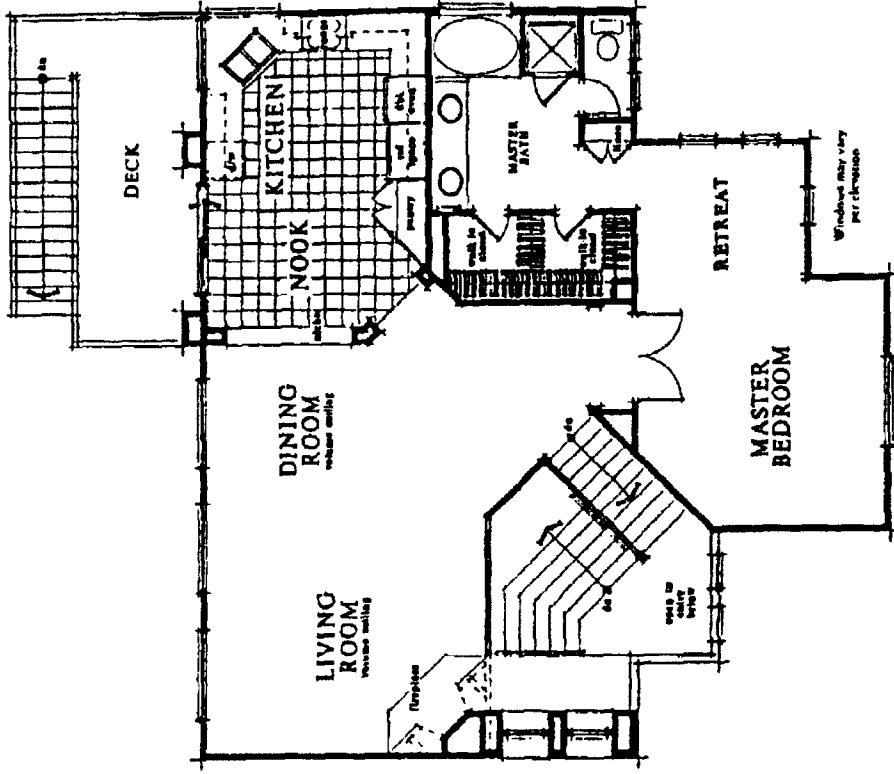

**TRACT: (CASM) California Somerset MODEL: A Maybury (option 1) - 2031 Sq.Ft. Sq.Ft. (Approx)**  
 Copyright ©The Inside Tract™ - All rights reserved.

FIRST FLOOR

SECOND FLOOR

**TRACT: (CASM) California Somerset MODEL: B Maybury (option 2) - 2211 Sq.Ft. Sq.Ft. (Approx)**  
 Copyright ©The Inside Tract™ - All rights reserved.

FIRST FLOOR

SECOND FLOOR

TRACT: (CASM) California Somerset MODEL: C Glenwood (option 1) - 2200 Sq.Ft. Sq.Ft. (Approx)  
 Copyright ©The Inside Tract™ - All rights reserved.

FIRST FLOOR

SECOND FLOOR

Windows, columns, benches  
 and paint may vary  
 per lot/phase

TRACT: (CASM) California Somerset MODEL: D Glenwood (option 2) - 2380 Sq.Ft. Sq.Ft. (Approx)  
 Copyright ©The Inside Tract™ - All rights reserved.

SECOND FLOOR

FIRST FLOOR

TRACT: (CASM) California Somerset MODEL: E Brookfield (option 1) - 2386 Sq.Ft. Sq.Ft. (Approx)  
 Copyright ©The Inside Tract™ - All rights reserved.

FIRST FLOOR

SECOND FLOOR

©The Inside Tract™

TRACT: (CASM) California Somerset MODEL: F Brookfield (option 2) - 2566 Sq.Ft. Sq.Ft. (Approx)  
 Copyright ©The Inside Tract™ - All rights reserved.

©The Inside Tract™