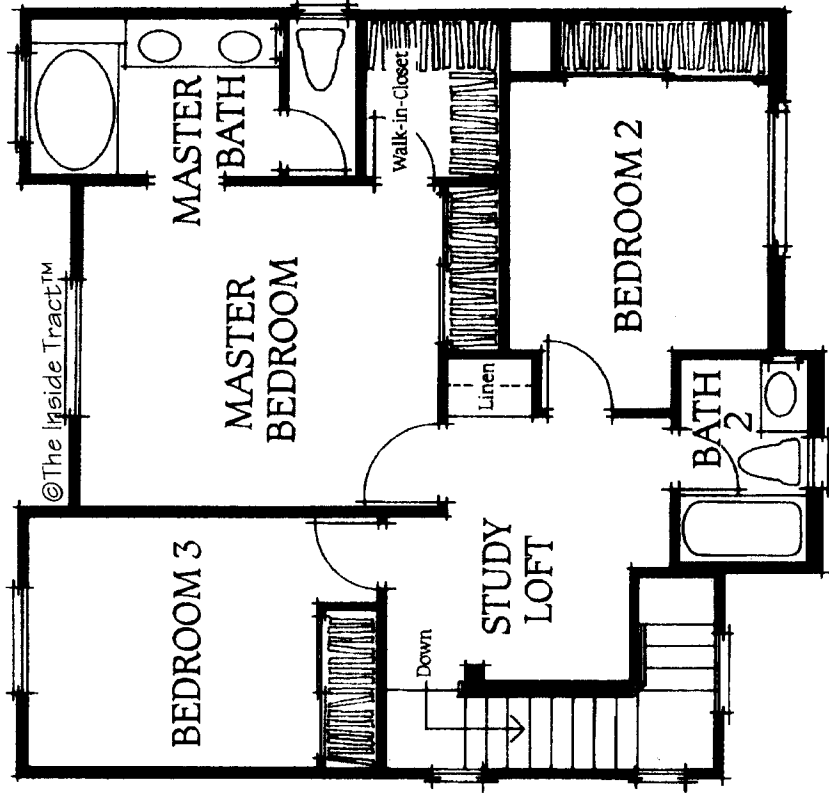

**TRACT: (MAGN) Magnolia MODEL: A Bayberry (1) - 1132 Sq.Ft. Sq.Ft. (Approx)**  
 Copyright ©The Inside Tract™ - All rights reserved.

FIRST STORY

SECOND STORY

TRACT: (MAGN) Magnolia MODEL: B Bayberry (1) Alt. - 1132 Sq.Ft. Sq.Ft. (Approx)  
Copyright ©The Inside Tract™ - All rights reserved.

FIRST STORY

SECOND STORY

TRACT: (MAGN) Magnolia MODEL: C Cottonwood (2) - 1227 Sq.Ft. Sq.Ft. (Approx)  
Copyright ©The Inside Tract™ - All rights reserved.

FIRST STORY

SECOND STORY

**TRACT: (MAGN) Magnolia MODEL: D Willowbrook (3) - 1459 Sq.Ft. Sq.Ft. (Approx)**  
Copyright ©The Inside Tract™ - All rights reserved.

FIRST STORY

SECOND STORY