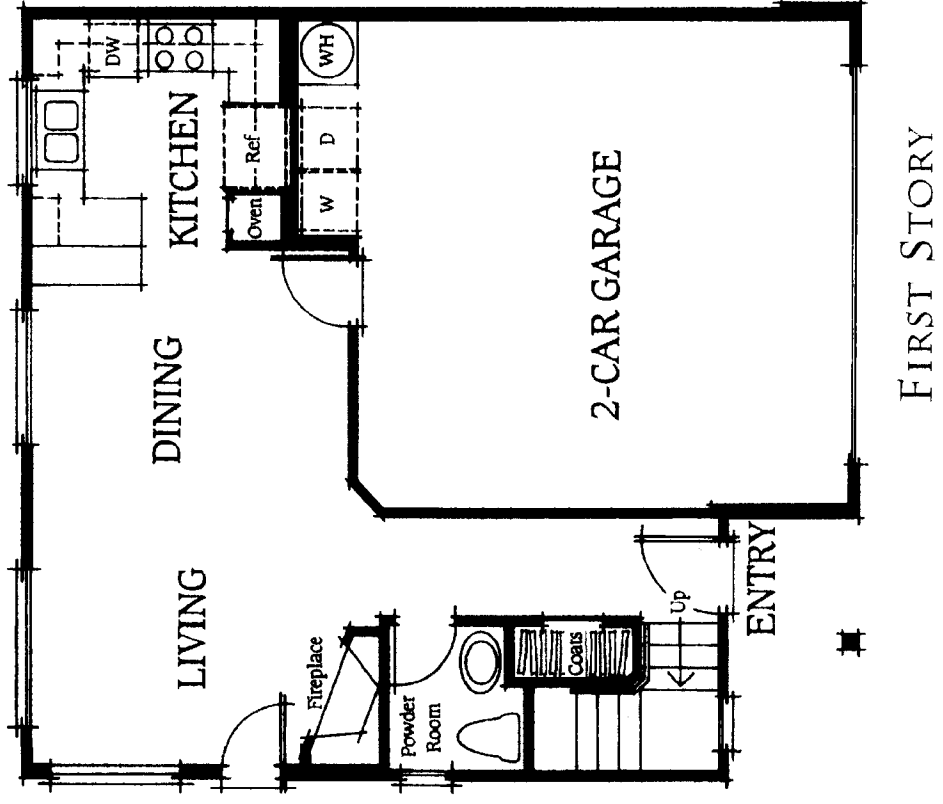

**TRACT: (MAGN) Magnolia MODEL: A Bayberry (1) - 1132 Sq.Ft. Sq.Ft. (Approx)**  
 Copyright ©The Inside Tract™ - All rights reserved.

FIRST STORY

SECOND STORY

TRACT: (MAGN) Magnolia MODEL: B Bayberry (1) Alt. - 1132 Sq.Ft. Sq.Ft. (Approx)  
Copyright ©The Inside Tract™ - All rights reserved.

FIRST STORY

SECOND STORY

TRACT: (MAGN) Magnolia MODEL: C Cottonwood (2) - 1227 Sq.Ft. Sq.Ft. (Approx)  
Copyright ©The Inside Tract™ - All rights reserved.

FIRST STORY

SECOND STORY

**TRACT: (MAGN) Magnolia MODEL: D Willowbrook (3) - 1459 Sq.Ft. Sq.Ft. (Approx)**  
Copyright ©The Inside Tract™ - All rights reserved.

FIRST STORY

SECOND STORY