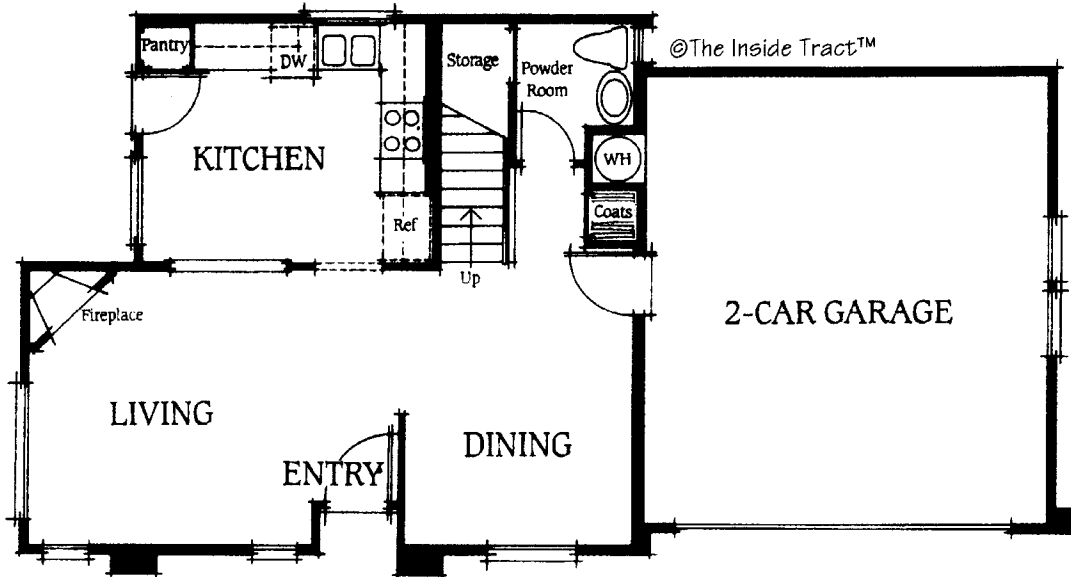

**TRACT: (MAGN) Magnolia MODEL: A Bayberry (1) - 1132 Sq.Ft. Sq.Ft. (Approx)**  
 Copyright ©The Inside Tract™ - All rights reserved.

FIRST STORY

SECOND STORY

TRACT: (MAGN) Magnolia MODEL: B Bayberry (1) Alt. - 1132 Sq.Ft. Sq.Ft. (Approx)  
Copyright ©The Inside Tract™ - All rights reserved.

FIRST STORY

SECOND STORY

TRACT: (MAGN) Magnolia MODEL: C Cottonwood (2) - 1227 Sq.Ft. Sq.Ft. (Approx)  
Copyright ©The Inside Tract™ - All rights reserved.

FIRST STORY

SECOND STORY

**TRACT: (MAGN) Magnolia MODEL: D Willowbrook (3) - 1459 Sq.Ft. Sq.Ft. (Approx)**  
Copyright ©The Inside Tract™ - All rights reserved.