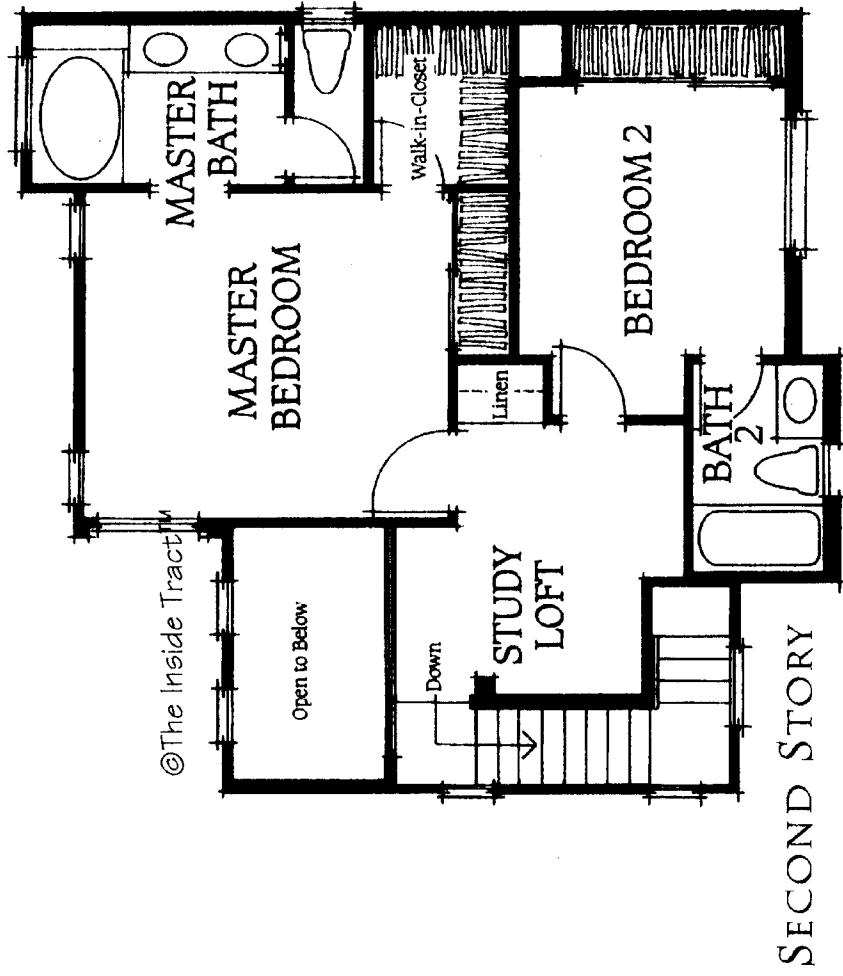

**TRACT: (MAGN) Magnolia MODEL: A Bayberry (1) - 1132 Sq.Ft. Sq.Ft. (Approx)**  
 Copyright ©The Inside Tract™ - All rights reserved.

FIRST STORY

SECOND STORY

TRACT: (MAGN) Magnolia MODEL: B Bayberry (1) Alt. - 1132 Sq.Ft. Sq.Ft. (Approx)  
Copyright ©The Inside Tract™ - All rights reserved.

FIRST STORY

SECOND STORY

TRACT: (MAGN) Magnolia MODEL: C Cottonwood (2) - 1227 Sq.Ft. Sq.Ft. (Approx)  
Copyright ©The Inside Tract™ - All rights reserved.

FIRST STORY

SECOND STORY

**TRACT: (MAGN) Magnolia MODEL: D Willowbrook (3) - 1459 Sq.Ft. Sq.Ft. (Approx)**  
Copyright ©The Inside Tract™ - All rights reserved.

FIRST STORY

SECOND STORY