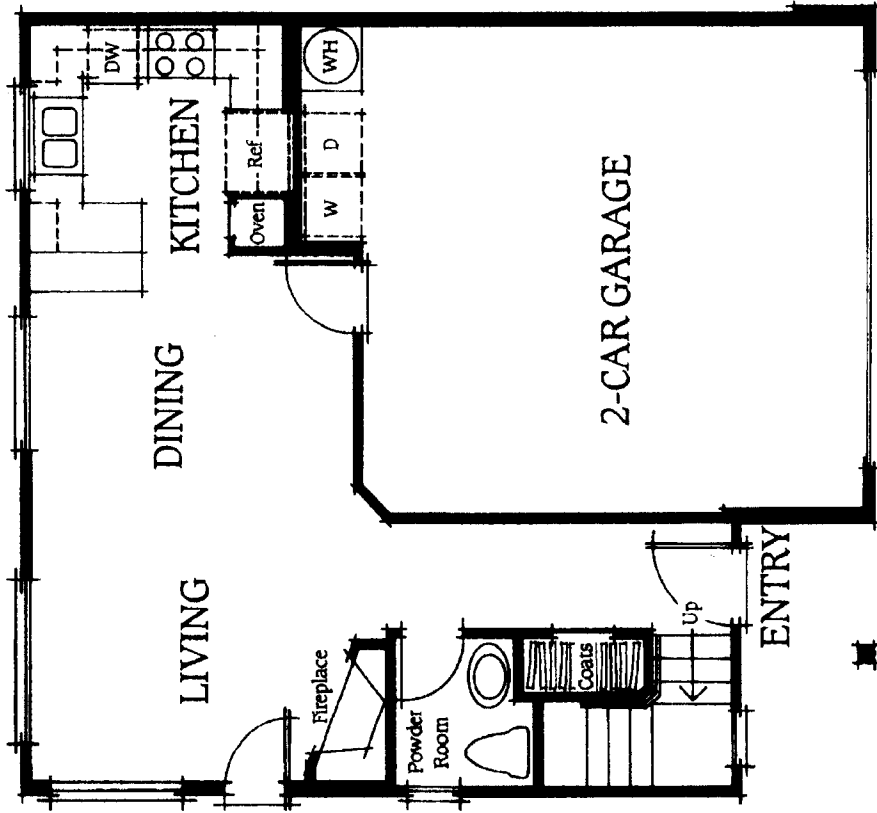

**TRACT: (MAGN) Magnolia MODEL: A Bayberry (1) - 1132 Sq.Ft. Sq.Ft. (Approx)**  
 Copyright ©The Inside Tract™ - All rights reserved.

FIRST STORY

SECOND STORY

TRACT: (MAGN) Magnolia MODEL: B Bayberry (1) Alt. - 1132 Sq.Ft. Sq.Ft. (Approx)  
Copyright ©The Inside Tract™ - All rights reserved.

FIRST STORY

SECOND STORY

TRACT: (MAGN) Magnolia MODEL: C Cottonwood (2) - 1227 Sq.Ft. Sq.Ft. (Approx)  
Copyright ©The Inside Tract™ - All rights reserved.

FIRST STORY

SECOND STORY

**TRACT: (MAGN) Magnolia MODEL: D Willowbrook (3) - 1459 Sq.Ft. Sq.Ft. (Approx)**  
Copyright ©The Inside Tract™ - All rights reserved.

FIRST STORY

SECOND STORY