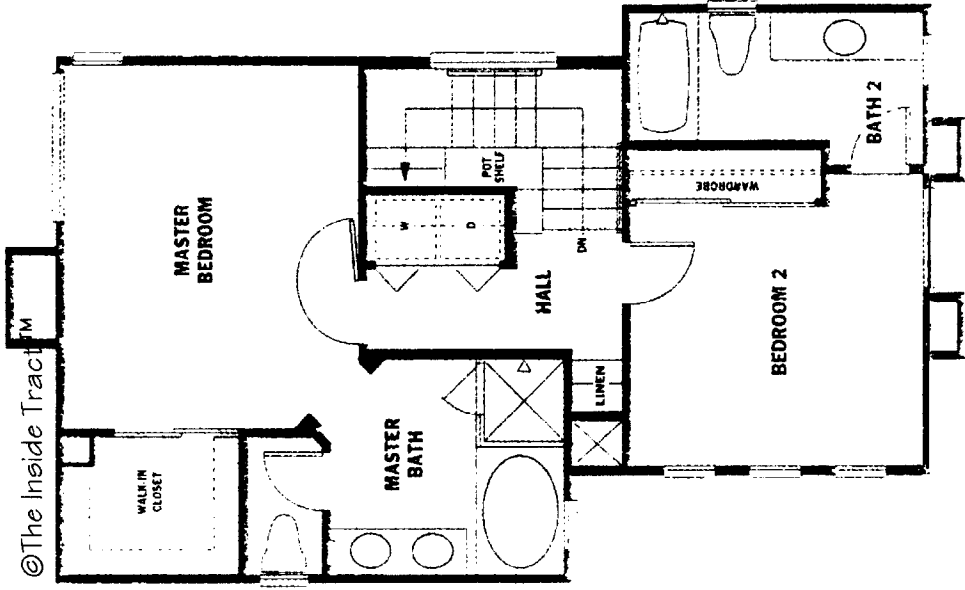

TRACT: (SEAC) Sea Country MODEL: A Power Play - 1085 Sq.Ft. Sq.Ft. (Approx)
Copyright ©The Inside Tract™ - All rights reserved.

FIRST FLOOR

SECOND FLOOR

TRACT: (SEAC) Sea Country MODEL: B Links - 1158 Sq.Ft. Sq.Ft. (Approx)
Copyright ©The Inside Tract™ - All rights reserved.

TRACT: (SEAC) Sea Country MODEL: C Sierra - 1321 Sq.Ft. Sq.Ft. (Approx)
 Copyright ©The Inside Tract™ - All rights reserved.

FIRST FLOOR

SECOND FLOOR

TRACT: (SEAC) Sea Country MODEL: D Home Court - 1542 Sq.Ft. Sq.Ft. (Approx)
Copyright ©The Inside Tract™ - All rights reserved.

SECOND FLOOR

FIRST FLOOR

©The Inside Tract™

TRACT: (SEAC) Sea Country MODEL: E Palomino - 1711 Sq.Ft. Sq.Ft. (Approx)
Copyright ©The Inside Tract™ - All rights reserved.

FIRST FLOOR

SECOND FLOOR

©The Inside Tract™