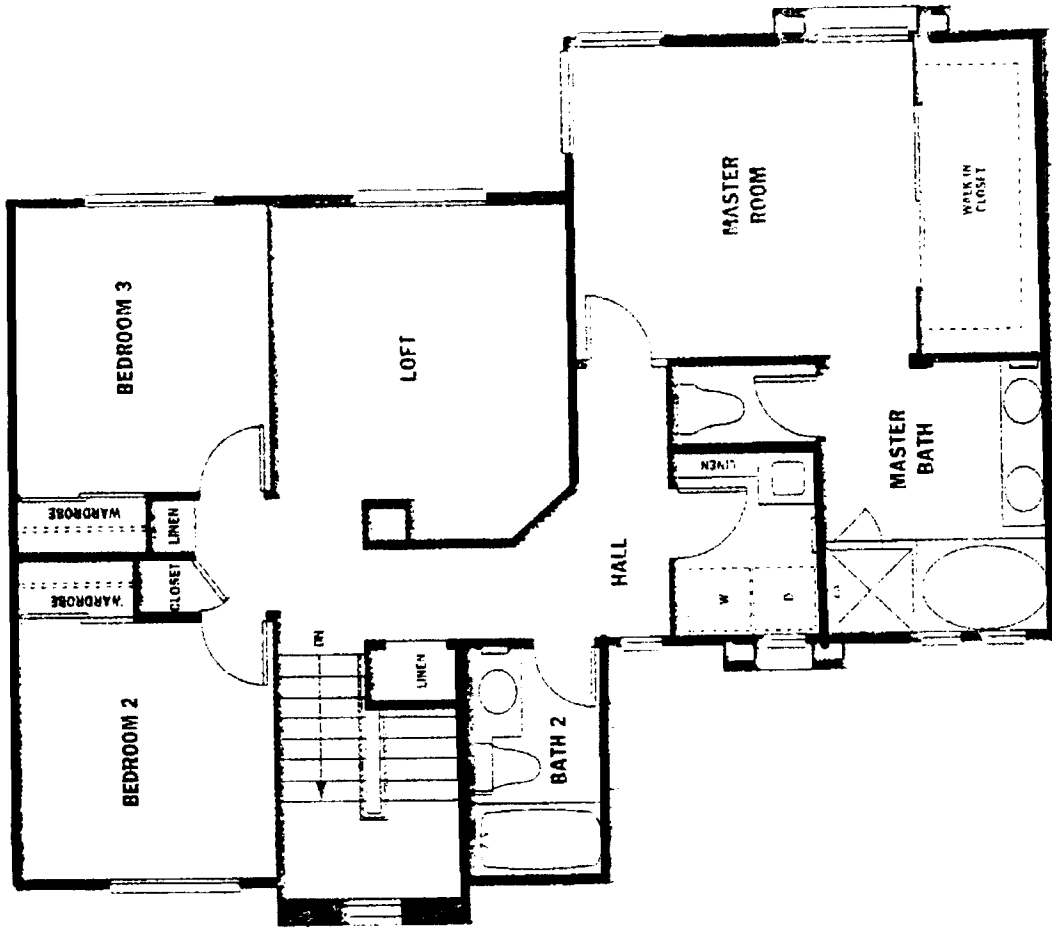

TRACT: (SEAC) Sea Country MODEL: A Power Play - 1085 Sq.Ft. Sq.Ft. (Approx)
Copyright ©The Inside Tract™ - All rights reserved.

FIRST FLOOR

SECOND FLOOR

TRACT: (SEAC) Sea Country MODEL: B Links - 1158 Sq.Ft. Sq.Ft. (Approx)
Copyright ©The Inside Tract™ - All rights reserved.

TRACT: (SEAC) Sea Country MODEL: C Sierra - 1321 Sq.Ft. Sq.Ft. (Approx)
 Copyright ©The Inside Tract™ - All rights reserved.

FIRST FLOOR

SECOND FLOOR

TRACT: (SEAC) Sea Country MODEL: D Home Court - 1542 Sq.Ft. Sq.Ft. (Approx)
Copyright ©The Inside Tract™ - All rights reserved.

SECOND FLOOR

FIRST FLOOR

©The Inside Tract™

TRACT: (SEAC) Sea Country MODEL: E Palomino - 1711 Sq.Ft. Sq.Ft. (Approx)
Copyright ©The Inside Tract™ - All rights reserved.

FIRST FLOOR

SECOND FLOOR

©The Inside Tract™