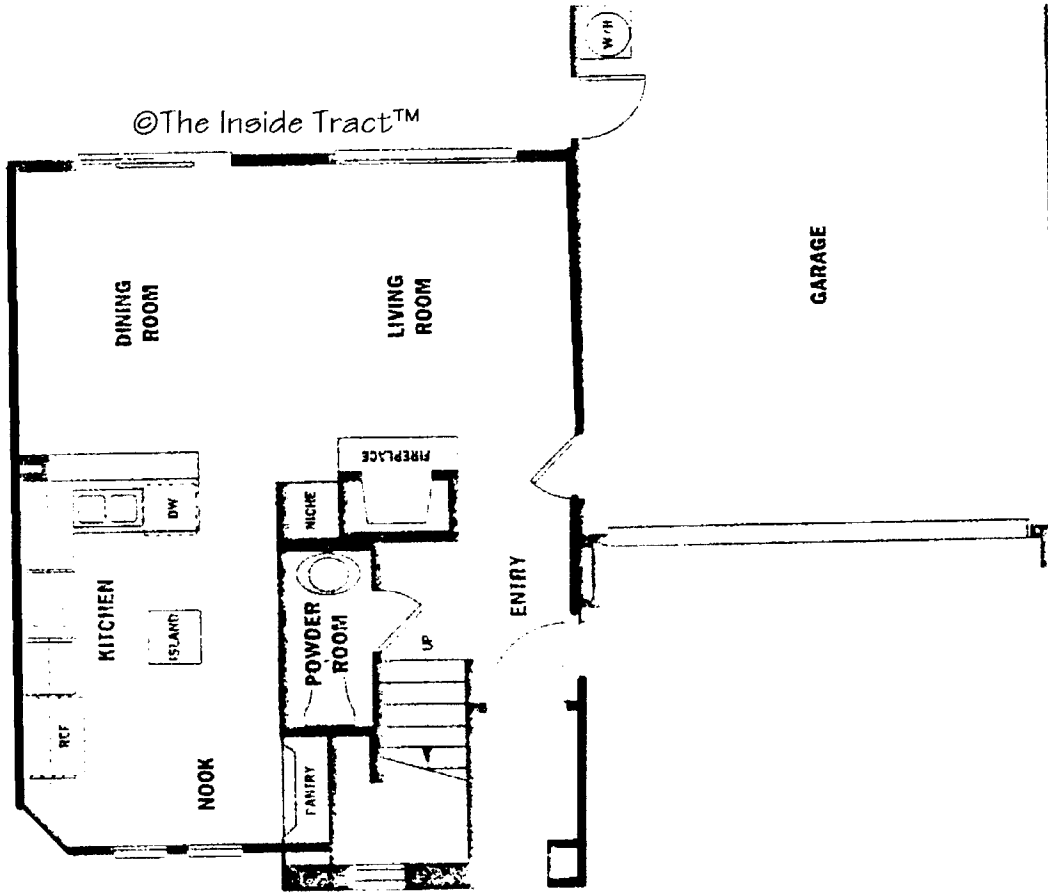

TRACT: (SEAC) Sea Country MODEL: A Power Play - 1085 Sq.Ft. Sq.Ft. (Approx)
Copyright ©The Inside Tract™ - All rights reserved.

FIRST FLOOR

SECOND FLOOR

TRACT: (SEAC) Sea Country MODEL: B Links - 1158 Sq.Ft. Sq.Ft. (Approx)
Copyright ©The Inside Tract™ - All rights reserved.

TRACT: (SEAC) Sea Country MODEL: C Sierra - 1321 Sq.Ft. Sq.Ft. (Approx)
 Copyright ©The Inside Tract™ - All rights reserved.

FIRST FLOOR

SECOND FLOOR

TRACT: (SEAC) Sea Country MODEL: D Home Court - 1542 Sq.Ft. Sq.Ft. (Approx)
Copyright ©The Inside Tract™ - All rights reserved.

SECOND FLOOR

FIRST FLOOR

©The Inside Tract™

TRACT: (SEAC) Sea Country MODEL: E Palomino - 1711 Sq.Ft. Sq.Ft. (Approx)
Copyright ©The Inside Tract™ - All rights reserved.

FIRST FLOOR

SECOND FLOOR

©The Inside Tract™