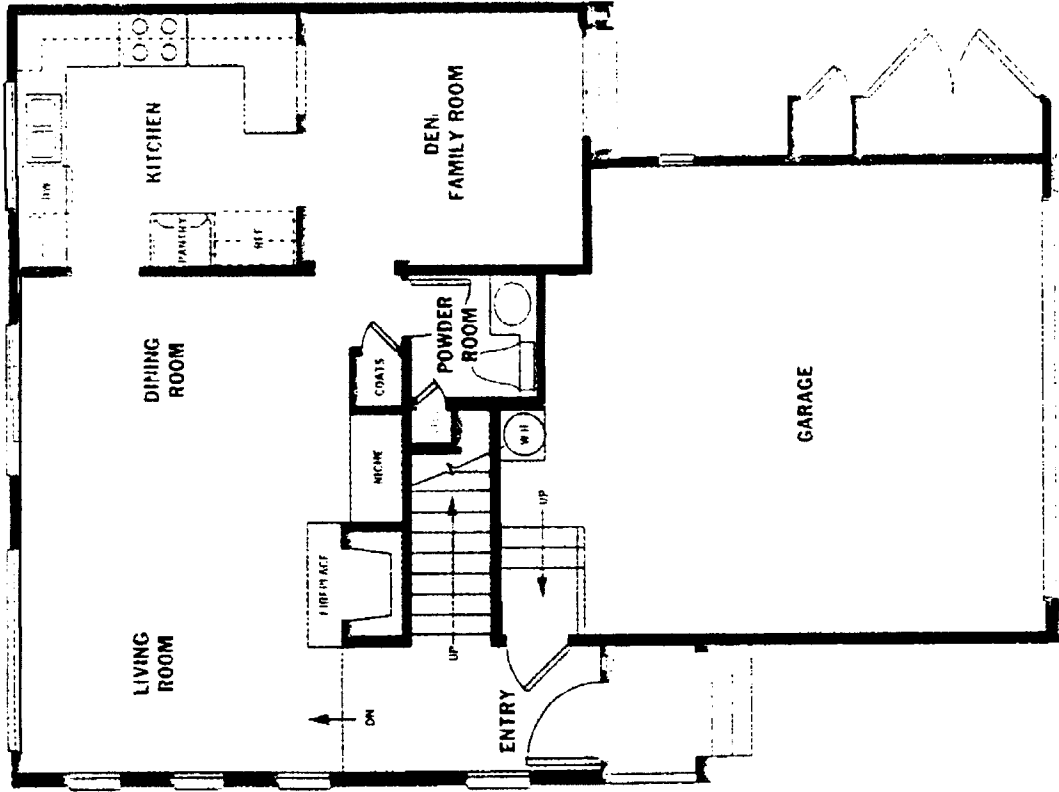

TRACT: (SEAC) Sea Country MODEL: A Power Play - 1085 Sq.Ft. Sq.Ft. (Approx)
Copyright ©The Inside Tract™ - All rights reserved.

FIRST FLOOR

SECOND FLOOR

TRACT: (SEAC) Sea Country MODEL: B Links - 1158 Sq.Ft. Sq.Ft. (Approx)
Copyright ©The Inside Tract™ - All rights reserved.

TRACT: (SEAC) Sea Country MODEL: C Sierra - 1321 Sq.Ft. Sq.Ft. (Approx)
 Copyright ©The Inside Tract™ - All rights reserved.

FIRST FLOOR

SECOND FLOOR

TRACT: (SEAC) Sea Country MODEL: D Home Court - 1542 Sq.Ft. Sq.Ft. (Approx)
Copyright ©The Inside Tract™ - All rights reserved.

SECOND FLOOR

FIRST FLOOR

©The Inside Tract™

TRACT: (SEAC) Sea Country MODEL: E Palomino - 1711 Sq.Ft. Sq.Ft. (Approx)
Copyright ©The Inside Tract™ - All rights reserved.

FIRST FLOOR

SECOND FLOOR

©The Inside Tract™