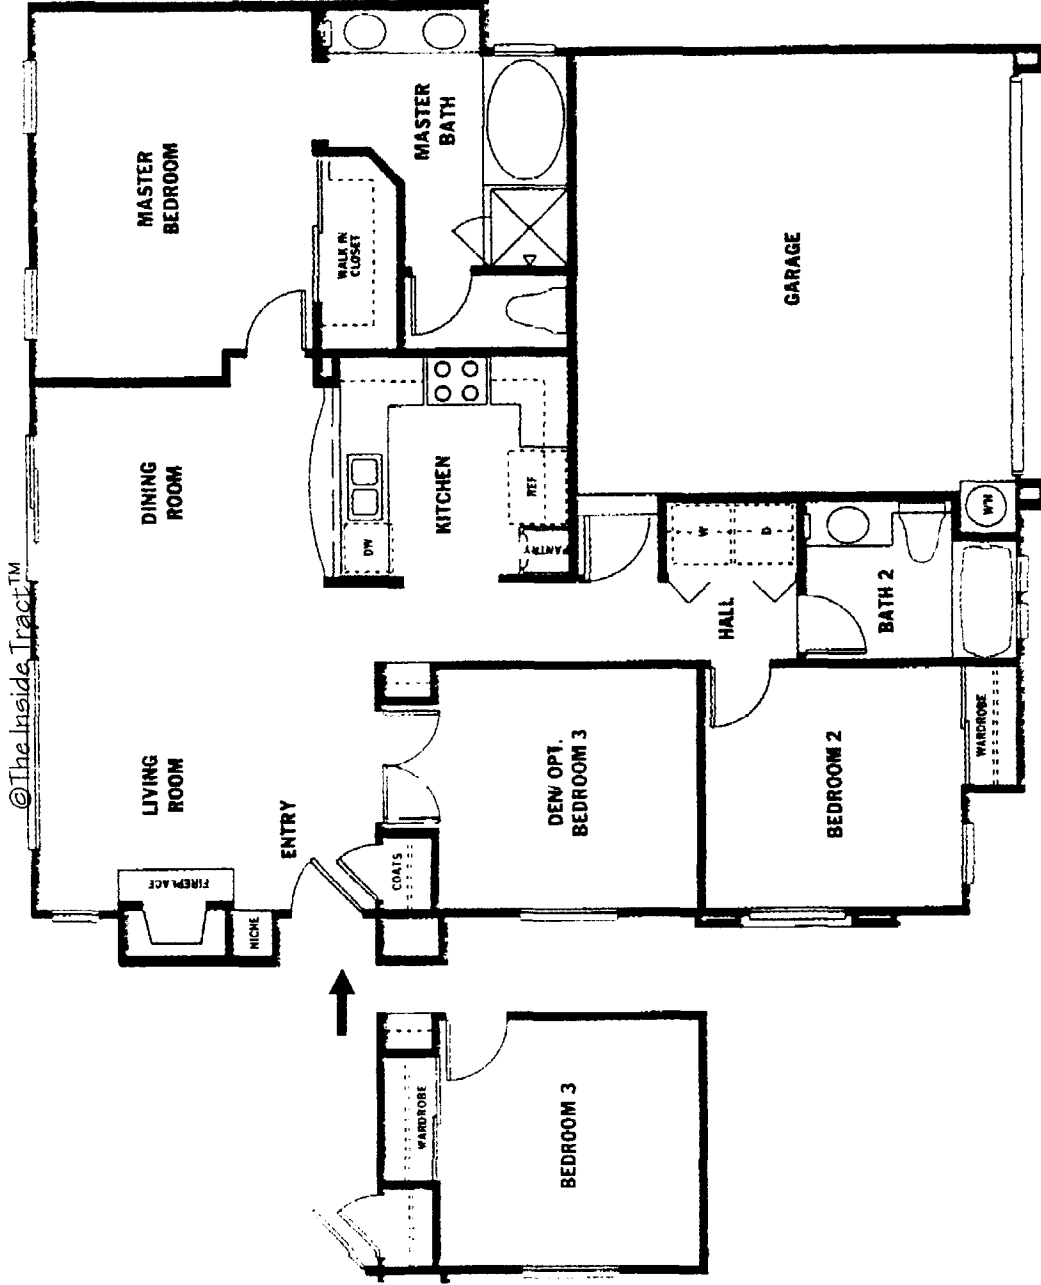

TRACT: (SEAC) Sea Country MODEL: A Power Play - 1085 Sq.Ft. Sq.Ft. (Approx)
Copyright ©The Inside Tract™ - All rights reserved.

FIRST FLOOR

SECOND FLOOR

TRACT: (SEAC) Sea Country MODEL: B Links - 1158 Sq.Ft. Sq.Ft. (Approx)
Copyright ©The Inside Tract™ - All rights reserved.

TRACT: (SEAC) Sea Country MODEL: C Sierra - 1321 Sq.Ft. Sq.Ft. (Approx)
 Copyright ©The Inside Tract™ - All rights reserved.

FIRST FLOOR

SECOND FLOOR

TRACT: (SEAC) Sea Country MODEL: D Home Court - 1542 Sq.Ft. Sq.Ft. (Approx)
Copyright ©The Inside Tract™ - All rights reserved.

SECOND FLOOR

FIRST FLOOR

©The Inside Tract™

TRACT: (SEAC) Sea Country MODEL: E Palomino - 1711 Sq.Ft. Sq.Ft. (Approx)
Copyright ©The Inside Tract™ - All rights reserved.

FIRST FLOOR

SECOND FLOOR

©The Inside Tract™