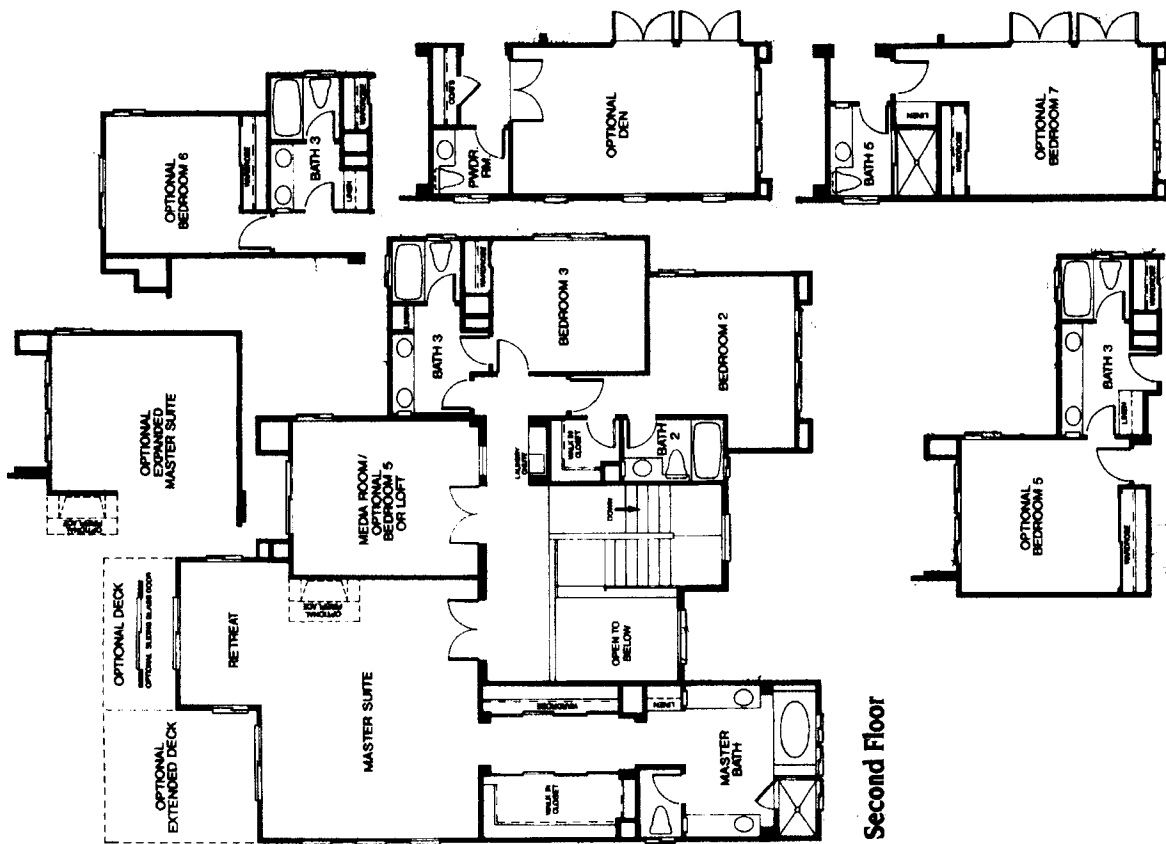

TRACT: (SULF) Summit at Las Flores MODEL: A Palomar (option 1) - 3483 Sq.Ft. Sq.Ft. (Approx)

Copyright ©The Inside Tract™ - All rights reserved.

TRACT: (SULF) Summit at Las Flores MODEL: B Palomar (option 2) - 3793 Sq.Ft. Sq.Ft. (Approx)

Copyright ©The Inside Tract™ - All rights reserved.

First Floor

Second Floor

TRACT: (SULF) Summit at Las Flores MODEL: C Rushmore (option 1) - 3531 Sq.Ft. Sq.Ft. (Approx)
 Copyright ©The Inside Tract™ - All rights reserved.

Second Floor

First Floor

©The Inside Tract™

TRACT: (SULF) Summit at Las Flores MODEL: C Rushmore (option 2) - 3531 Sq.Ft. Sq.Ft. (Approx)
 Copyright ©The Inside Tract™ - All rights reserved.

TRACT: (SULF) Summit at Las Flores MODEL: D Rushmore (option 3) - 3758 Sq.Ft. Sq.Ft. (Approx)
 Copyright ©The Inside Tract™ - All rights reserved.

Second Floor

First Floor

TRACT: (SULF) Summit at Las Flores MODEL: E Whitney (option 1) - 3584 Sq.Ft. Sq.Ft. (Approx)
 Copyright ©The Inside Tract™ - All rights reserved.

Second Floor

First Floor

TRACT: (SULF) Summit at Las Flores MODEL: F Whitney (option 2) - 4083 Sq.Ft. Sq.Ft. (Approx)