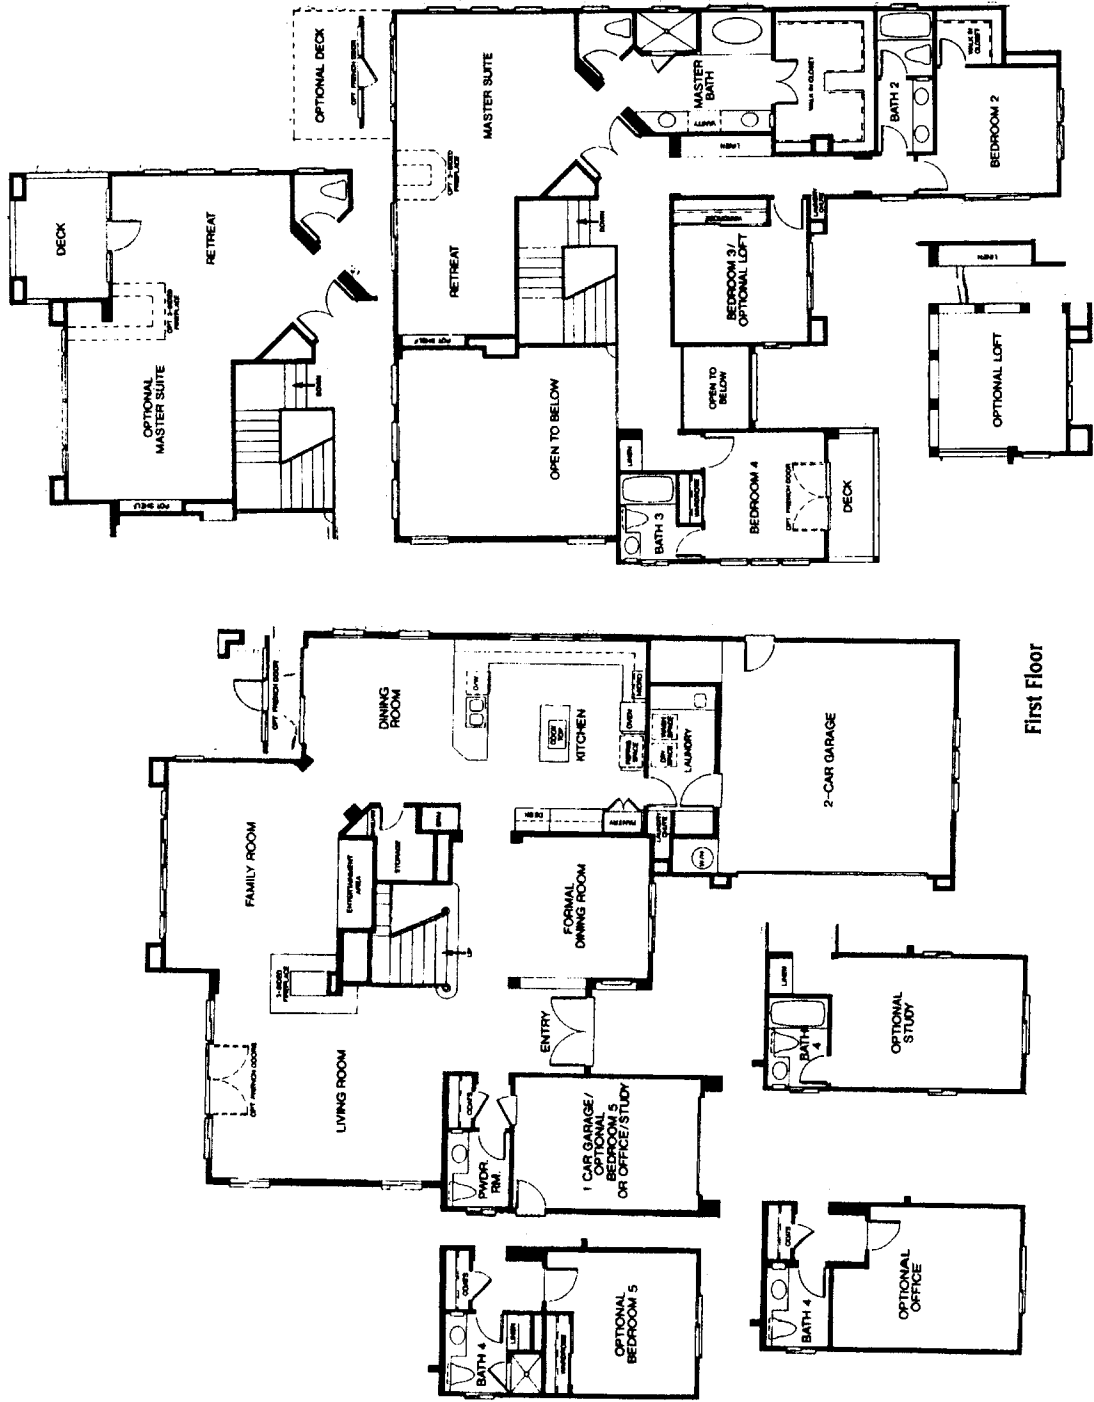

TRACT: (SULF) Summit at Las Flores MODEL: A Palomar (option 1) - 3483 Sq.Ft. Sq.Ft. (Approx)

Copyright ©The Inside Tract™ - All rights reserved.

TRACT: (SULF) Summit at Las Flores MODEL: B Palomar (option 2) - 3793 Sq.Ft. Sq.Ft. (Approx)

Copyright ©The Inside Tract™ - All rights reserved.

First Floor

Second Floor

TRACT: (SULF) Summit at Las Flores MODEL: C Rushmore (option 1) - 3531 Sq.Ft. Sq.Ft. (Approx)
 Copyright ©The Inside Tract™ - All rights reserved.

Second Floor

First Floor

©The Inside Tract™

TRACT: (SULF) Summit at Las Flores MODEL: C Rushmore (option 2) - 3531 Sq.Ft. Sq.Ft. (Approx)
 Copyright ©The Inside Tract™ - All rights reserved.

TRACT: (SULF) Summit at Las Flores MODEL: D Rushmore (option 3) - 3758 Sq.Ft. Sq.Ft. (Approx)
 Copyright ©The Inside Tract™ - All rights reserved.

Second Floor

First Floor

TRACT: (SULF) Summit at Las Flores MODEL: E Whitney (option 1) - 3584 Sq.Ft. Sq.Ft. (Approx)
 Copyright ©The Inside Tract™ - All rights reserved.

Second Floor

First Floor

TRACT: (SULF) Summit at Las Flores MODEL: F Whitney (option 2) - 4083 Sq.Ft. Sq.Ft. (Approx)