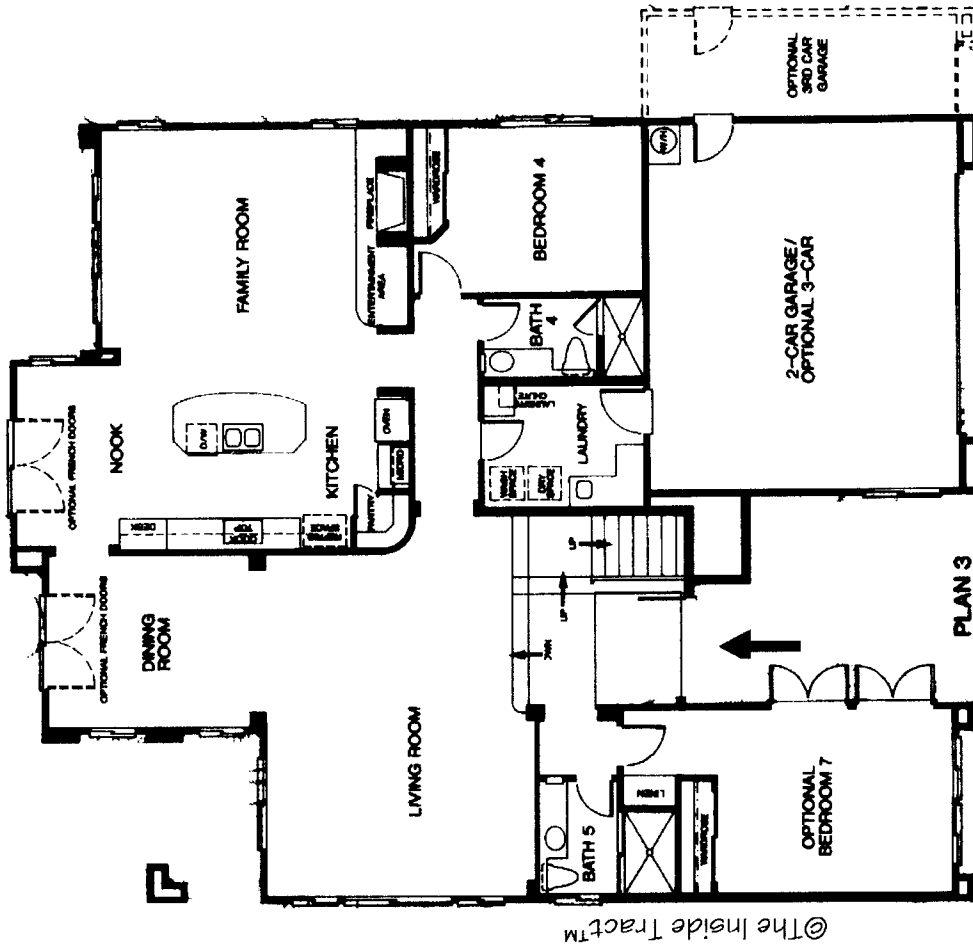

TRACT: (SULF) Summit at Las Flores MODEL: A Palomar (option 1) - 3483 Sq.Ft. Sq.Ft. (Approx)

Copyright ©The Inside Tract™ - All rights reserved.

TRACT: (SULF) Summit at Las Flores MODEL: B Palomar (option 2) - 3793 Sq.Ft. Sq.Ft. (Approx)

Second Floor

First Floor

©The Inside Tract™

TRACT: (SULF) Summit at Las Flores MODEL: C Rushmore (option 2) - 3531 Sq.Ft. Sq.Ft. (Approx)
 Copyright ©The Inside Tract™ - All rights reserved.

TRACT: (SULF) Summit at Las Flores MODEL: D Rushmore (option 3) - 3758 Sq.Ft. Sq.Ft. (Approx)
 Copyright ©The Inside Tract™ - All rights reserved.

Second Floor

First Floor

TRACT: (SULF) Summit at Las Flores MODEL: E Whitney (option 1) - 3584 Sq.Ft. Sq.Ft. (Approx)
 Copyright ©The Inside Tract™ - All rights reserved.

Second Floor

First Floor

TRACT: (SULF) Summit at Las Flores MODEL: F Whitney (option 2) - 4083 Sq.Ft. Sq.Ft. (Approx)

Copyright ©The Inside Tract™ - All rights reserved.

Second Floor

First Floor

©The Inside Tract™