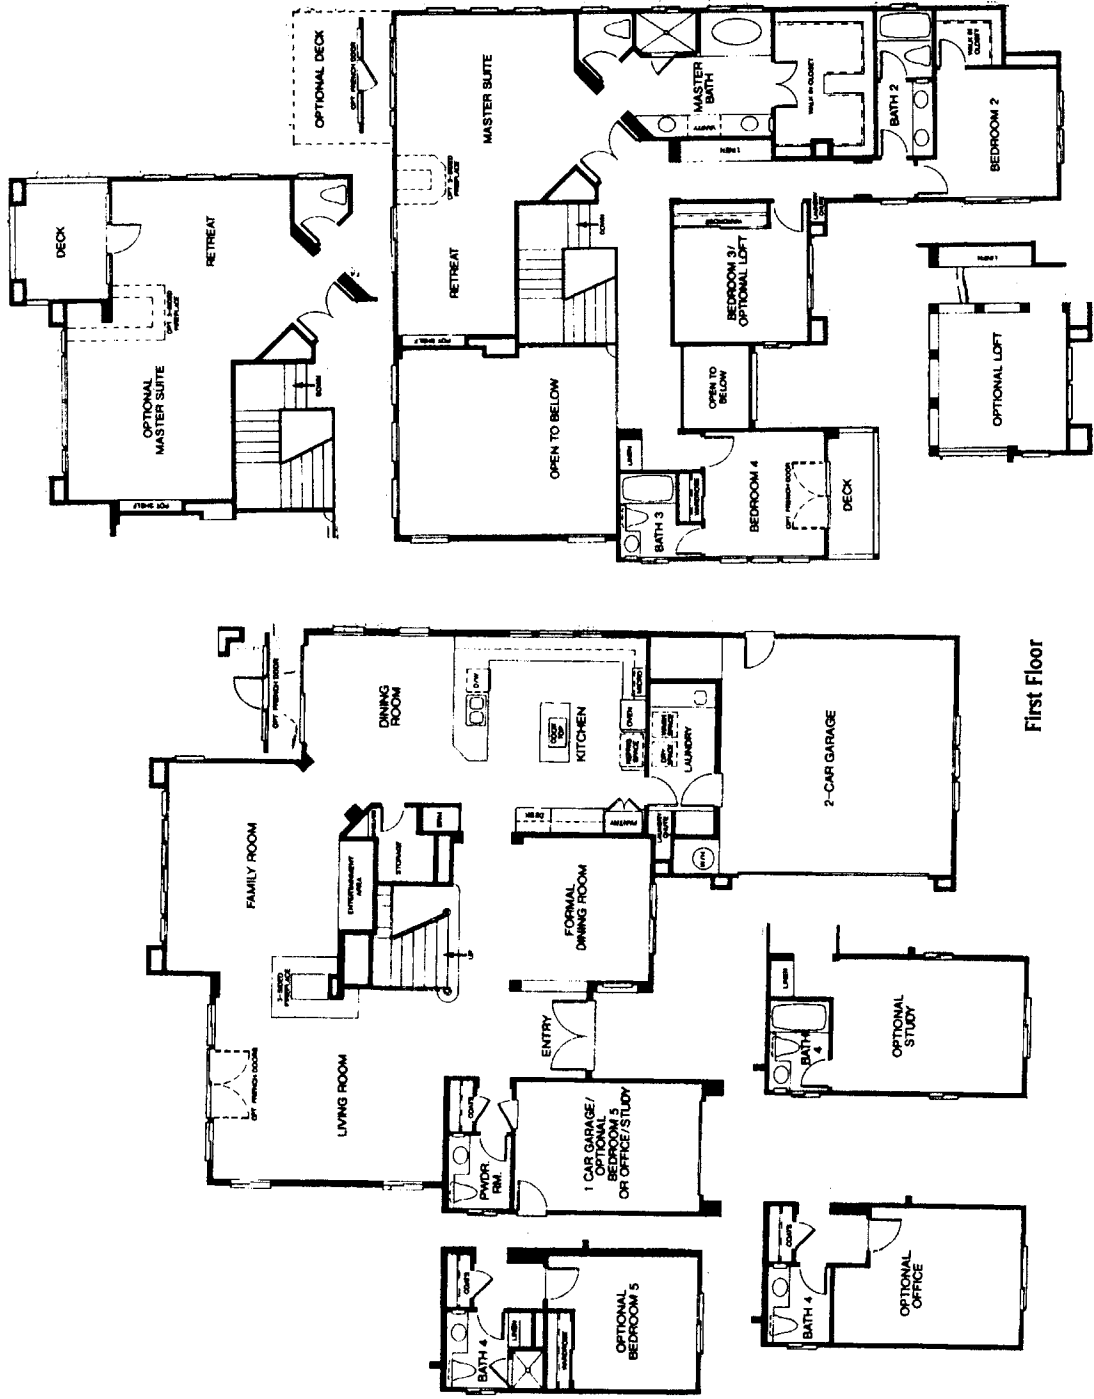

TRACT: (SULF) Summit at Las Flores MODEL: A Palomar (option 1) - 3483 Sq.Ft. Sq.Ft. (Approx)

Copyright ©The Inside Tract™ - All rights reserved.

TRACT: (SULF) Summit at Las Flores MODEL: B Palomar (option 2) - 3793 Sq.Ft. Sq.Ft. (Approx)

Copyright ©The Inside Tract™ - All rights reserved.

First Floor

Second Floor

TRACT: (SULF) Summit at Las Flores MODEL: C Rushmore (option 1) - 3531 Sq.Ft. Sq.Ft. (Approx)
 Copyright ©The Inside Tract™ - All rights reserved.

Second Floor

First Floor

©The Inside Tract™

TRACT: (SULF) Summit at Las Flores MODEL: C Rushmore (option 2) - 3531 Sq.Ft. Sq.Ft. (Approx)
 Copyright ©The Inside Tract™ - All rights reserved.

TRACT: (SULF) Summit at Las Flores MODEL: D Rushmore (option 3) - 3758 Sq.Ft. Sq.Ft. (Approx)
 Copyright ©The Inside Tract™ - All rights reserved.

Second Floor

First Floor

TRACT: (SULF) Summit at Las Flores MODEL: E Whitney (option 1) - 3584 Sq.Ft. Sq.Ft. (Approx)
 Copyright ©The Inside Tract™ - All rights reserved.

Second Floor

First Floor

TRACT: (SULF) Summit at Las Flores MODEL: F Whitney (option 2) - 4083 Sq.Ft. Sq.Ft. (Approx)