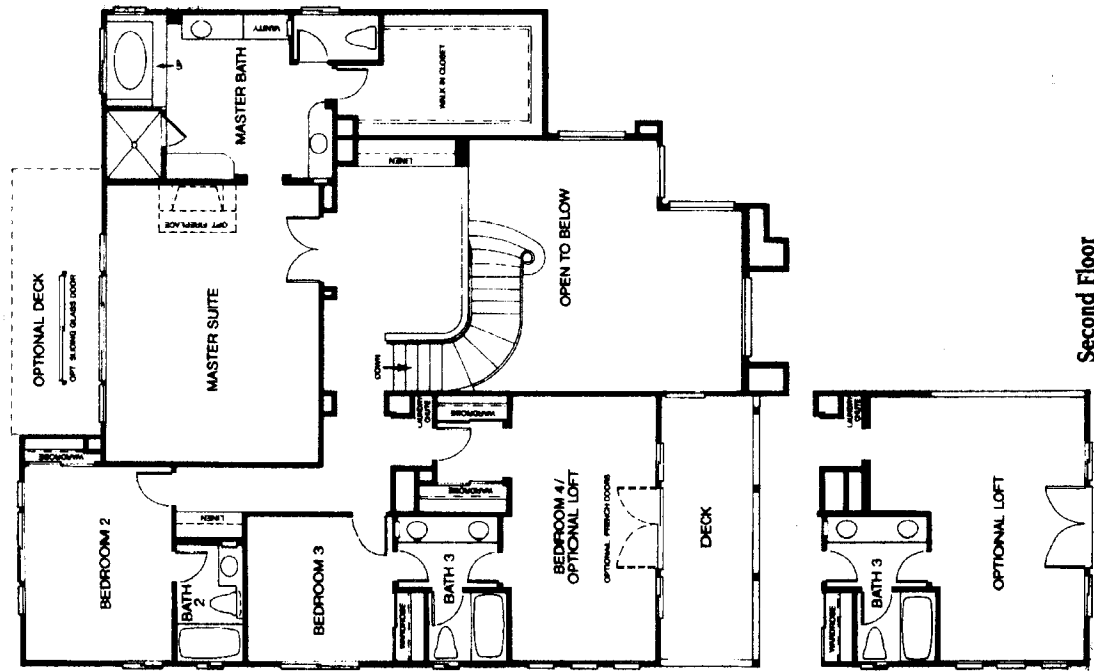

TRACT: (SULF) Summit at Las Flores MODEL: A Palomar (option 1) - 3483 Sq.Ft. Sq.Ft. (Approx)

Copyright ©The Inside Tract™ - All rights reserved.

TRACT: (SULF) Summit at Las Flores MODEL: B Palomar (option 2) - 3793 Sq.Ft. Sq.Ft. (Approx)

Copyright ©The Inside Tract™ - All rights reserved.

First Floor

Second Floor

TRACT: (SULF) Summit at Las Flores MODEL: C Rushmore (option 1) - 3531 Sq.Ft. Sq.Ft. (Approx)
 Copyright ©The Inside Tract™ - All rights reserved.

Second Floor

First Floor

©The Inside Tract™

TRACT: (SULF) Summit at Las Flores MODEL: C Rushmore (option 2) - 3531 Sq.Ft. Sq.Ft. (Approx)
 Copyright ©The Inside Tract™ - All rights reserved.

TRACT: (SULF) Summit at Las Flores MODEL: D Rushmore (option 3) - 3758 Sq.Ft. Sq.Ft. (Approx)
 Copyright ©The Inside Tract™ - All rights reserved.

Second Floor

First Floor

TRACT: (SULF) Summit at Las Flores MODEL: E Whitney (option 1) - 3584 Sq.Ft. Sq.Ft. (Approx)
 Copyright ©The Inside Tract™ - All rights reserved.

Second Floor

First Floor

TRACT: (SULF) Summit at Las Flores MODEL: F Whitney (option 2) - 4083 Sq.Ft. Sq.Ft. (Approx)