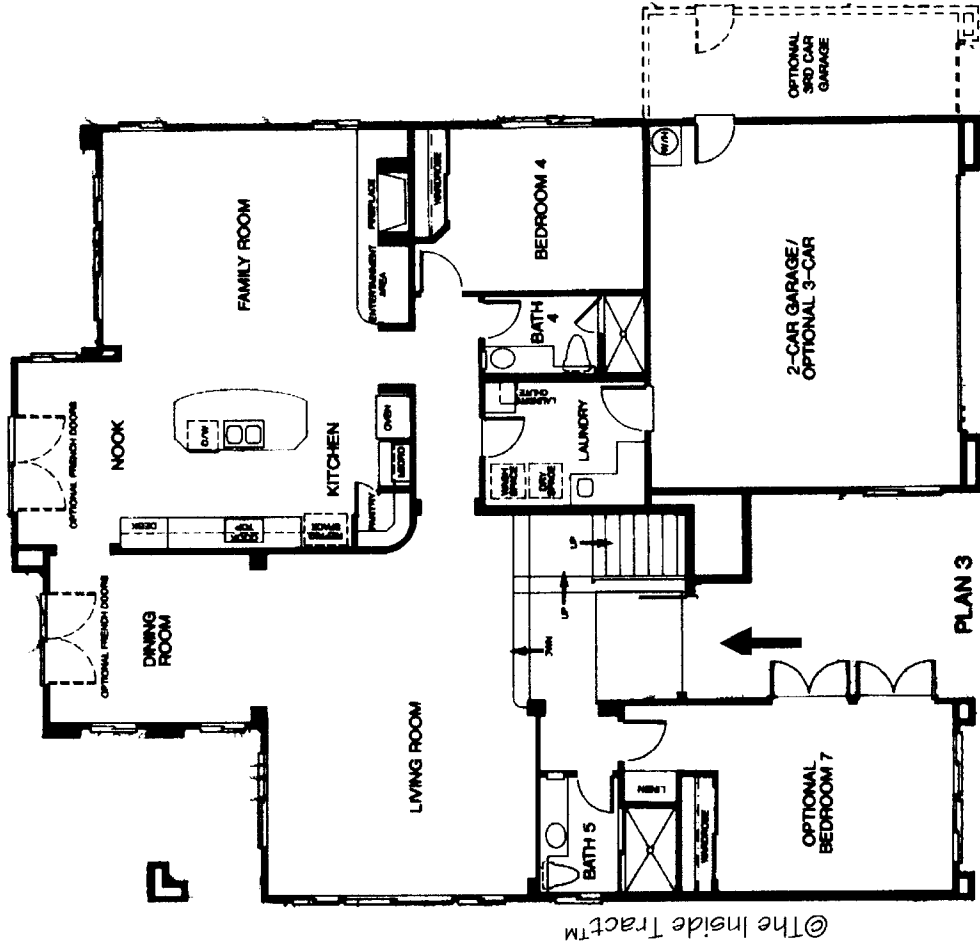

TRACT: (SULF) Summit at Las Flores MODEL: A Palomar (option 1) - 3483 Sq.Ft. Sq.Ft. (Approx)

Copyright ©The Inside Tract™ - All rights reserved.

TRACT: (SULF) Summit at Las Flores MODEL: B Palomar (option 2) - 3793 Sq.Ft. Sq.Ft. (Approx)

Copyright ©The Inside Tract™ - All rights reserved.

First Floor

Second Floor

TRACT: (SULF) Summit at Las Flores MODEL: C Rushmore (option 1) - 3531 Sq.Ft. Sq.Ft. (Approx)
 Copyright ©The Inside Tract™ - All rights reserved.

Second Floor

First Floor

©The Inside Tract™

TRACT: (SULF) Summit at Las Flores MODEL: C Rushmore (option 2) - 3531 Sq.Ft. Sq.Ft. (Approx)
 Copyright ©The Inside Tract™ - All rights reserved.

TRACT: (SULF) Summit at Las Flores MODEL: D Rushmore (option 3) - 3758 Sq.Ft. Sq.Ft. (Approx)
 Copyright ©The Inside Tract™ - All rights reserved.

Second Floor

First Floor

TRACT: (SULF) Summit at Las Flores MODEL: E Whitney (option 1) - 3584 Sq.Ft. Sq.Ft. (Approx)
 Copyright ©The Inside Tract™ - All rights reserved.

Second Floor

First Floor

TRACT: (SULF) Summit at Las Flores MODEL: F Whitney (option 2) - 4083 Sq.Ft. Sq.Ft. (Approx)