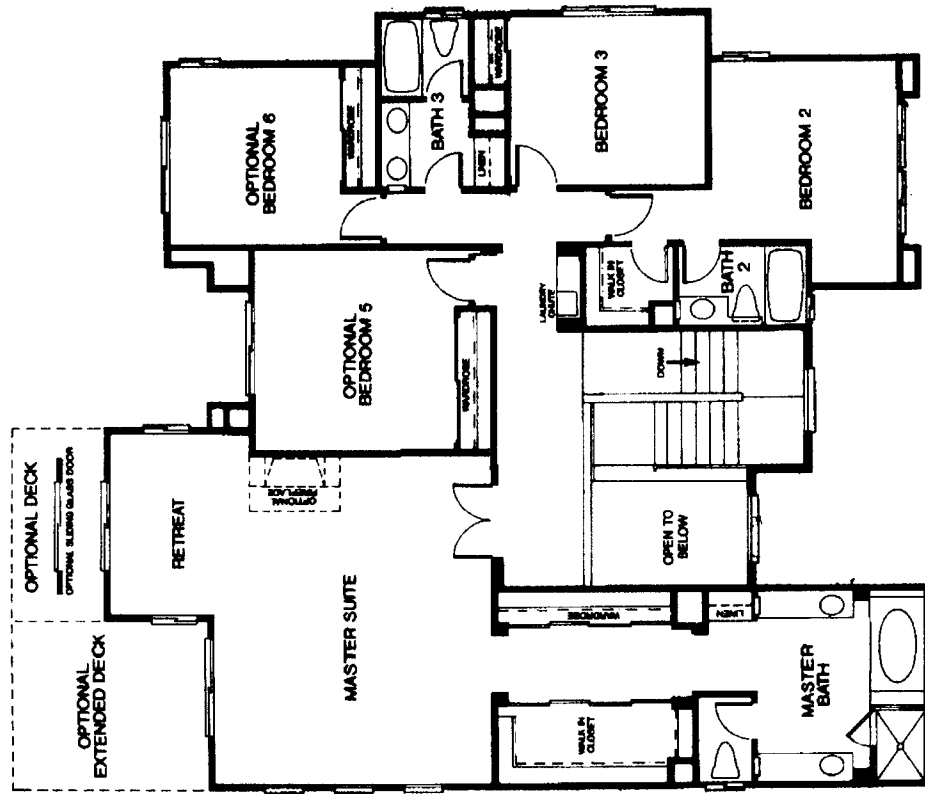

TRACT: (SULF) Summit at Las Flores MODEL: A Palomar (option 1) - 3483 Sq.Ft. Sq.Ft. (Approx)

Copyright ©The Inside Tract™ - All rights reserved.

TRACT: (SULF) Summit at Las Flores MODEL: B Palomar (option 2) - 3793 Sq.Ft. Sq.Ft. (Approx)

Copyright ©The Inside Tract™ - All rights reserved.

First Floor

Second Floor

TRACT: (SULF) Summit at Las Flores MODEL: C Rushmore (option 1) - 3531 Sq.Ft. Sq.Ft. (Approx)
 Copyright ©The Inside Tract™ - All rights reserved.

Second Floor

First Floor

©The Inside Tract™

TRACT: (SULF) Summit at Las Flores MODEL: C Rushmore (option 2) - 3531 Sq.Ft. Sq.Ft. (Approx)
 Copyright ©The Inside Tract™ - All rights reserved.

TRACT: (SULF) Summit at Las Flores MODEL: D Rushmore (option 3) - 3758 Sq.Ft. Sq.Ft. (Approx)
 Copyright ©The Inside Tract™ - All rights reserved.

Second Floor

First Floor

TRACT: (SULF) Summit at Las Flores MODEL: E Whitney (option 1) - 3584 Sq.Ft. Sq.Ft. (Approx)
 Copyright ©The Inside Tract™ - All rights reserved.

Second Floor

First Floor

TRACT: (SULF) Summit at Las Flores MODEL: F Whitney (option 2) - 4083 Sq.Ft. Sq.Ft. (Approx)