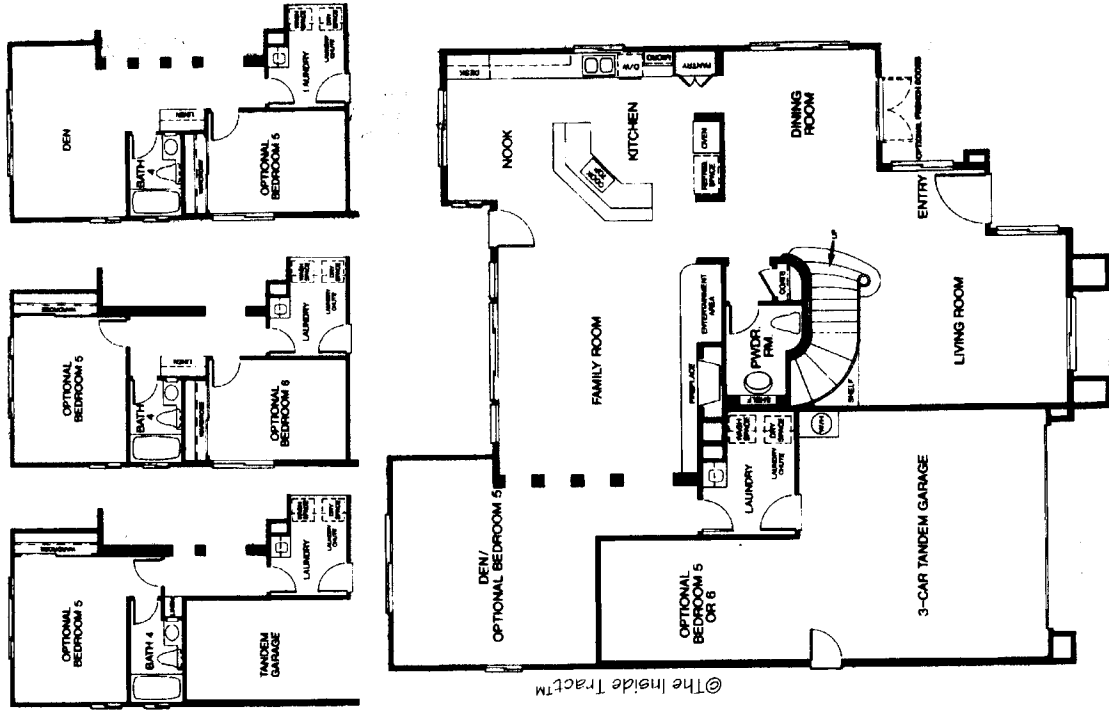

TRACT: (SULF) Summit at Las Flores MODEL: A Palomar (option 1) - 3483 Sq.Ft. Sq.Ft. (Approx)

Copyright ©The Inside Tract™ - All rights reserved.

TRACT: (SULF) Summit at Las Flores MODEL: B Palomar (option 2) - 3793 Sq.Ft. Sq.Ft. (Approx)

Copyright ©The Inside Tract™ - All rights reserved.

First Floor

Second Floor

TRACT: (SULF) Summit at Las Flores MODEL: C Rushmore (option 1) - 3531 Sq.Ft. Sq.Ft. (Approx)
 Copyright ©The Inside Tract™ - All rights reserved.

Second Floor

First Floor

©The Inside Tract™

TRACT: (SULF) Summit at Las Flores MODEL: C Rushmore (option 2) - 3531 Sq.Ft. Sq.Ft. (Approx)
 Copyright ©The Inside Tract™ - All rights reserved.

TRACT: (SULF) Summit at Las Flores MODEL: D Rushmore (option 3) - 3758 Sq.Ft. Sq.Ft. (Approx)
 Copyright ©The Inside Tract™ - All rights reserved.

Second Floor

First Floor

TRACT: (SULF) Summit at Las Flores MODEL: E Whitney (option 1) - 3584 Sq.Ft. Sq.Ft. (Approx)
 Copyright ©The Inside Tract™ - All rights reserved.

Second Floor

First Floor

TRACT: (SULF) Summit at Las Flores MODEL: F Whitney (option 2) - 4083 Sq.Ft. Sq.Ft. (Approx)