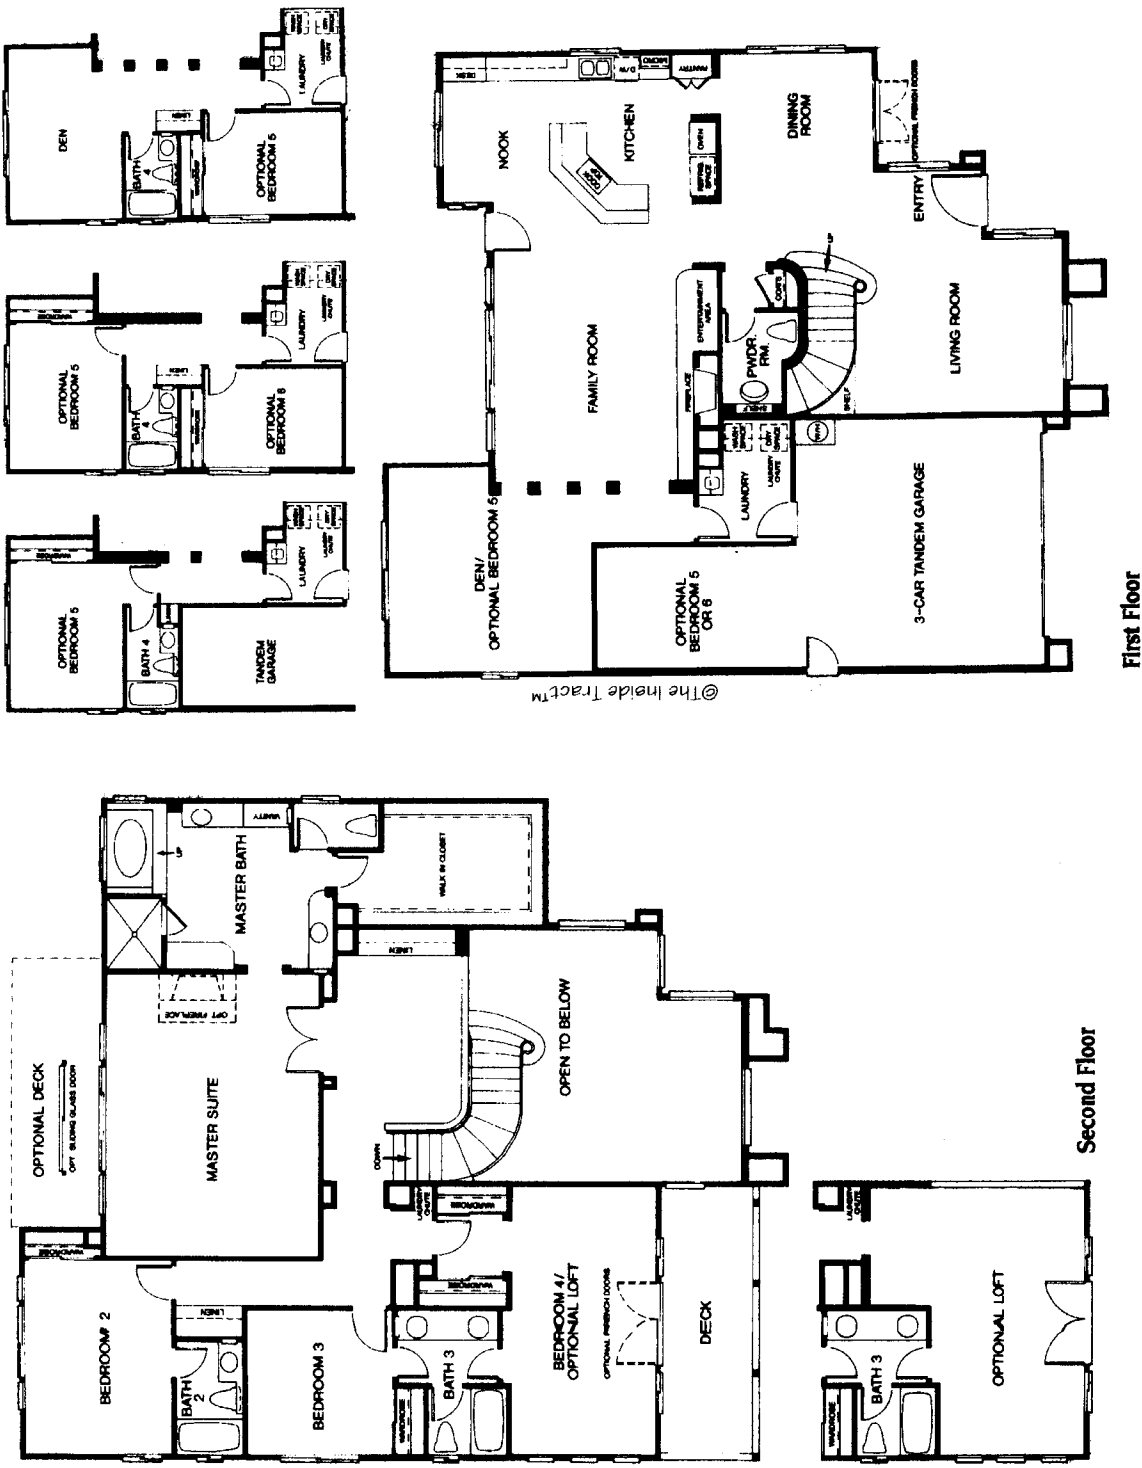

TRACT: (SULF) Summit at Las Flores MODEL: A Palomar (option 1) - 3483 Sq.Ft. Sq.Ft. (Approx)

Copyright ©The Inside Tract™ - All rights reserved.

TRACT: (SULF) Summit at Las Flores MODEL: B Palomar (option 2) - 3793 Sq.Ft. Sq.Ft. (Approx)

Copyright ©The Inside Tract™ - All rights reserved.

First Floor

Second Floor

TRACT: (SULF) Summit at Las Flores MODEL: C Rushmore (option 1) - 3531 Sq.Ft. Sq.Ft. (Approx)
 Copyright ©The Inside Tract™ - All rights reserved.

Second Floor

First Floor

©The Inside Tract™

TRACT: (SULF) Summit at Las Flores MODEL: C Rushmore (option 2) - 3531 Sq.Ft. Sq.Ft. (Approx)
 Copyright ©The Inside Tract™ - All rights reserved.

TRACT: (SULF) Summit at Las Flores MODEL: D Rushmore (option 3) - 3758 Sq.Ft. Sq.Ft. (Approx)
 Copyright ©The Inside Tract™ - All rights reserved.

Second Floor

First Floor

TRACT: (SULF) Summit at Las Flores MODEL: E Whitney (option 1) - 3584 Sq.Ft. Sq.Ft. (Approx)
 Copyright ©The Inside Tract™ - All rights reserved.

Second Floor

First Floor

TRACT: (SULF) Summit at Las Flores MODEL: F Whitney (option 2) - 4083 Sq.Ft. Sq.Ft. (Approx)