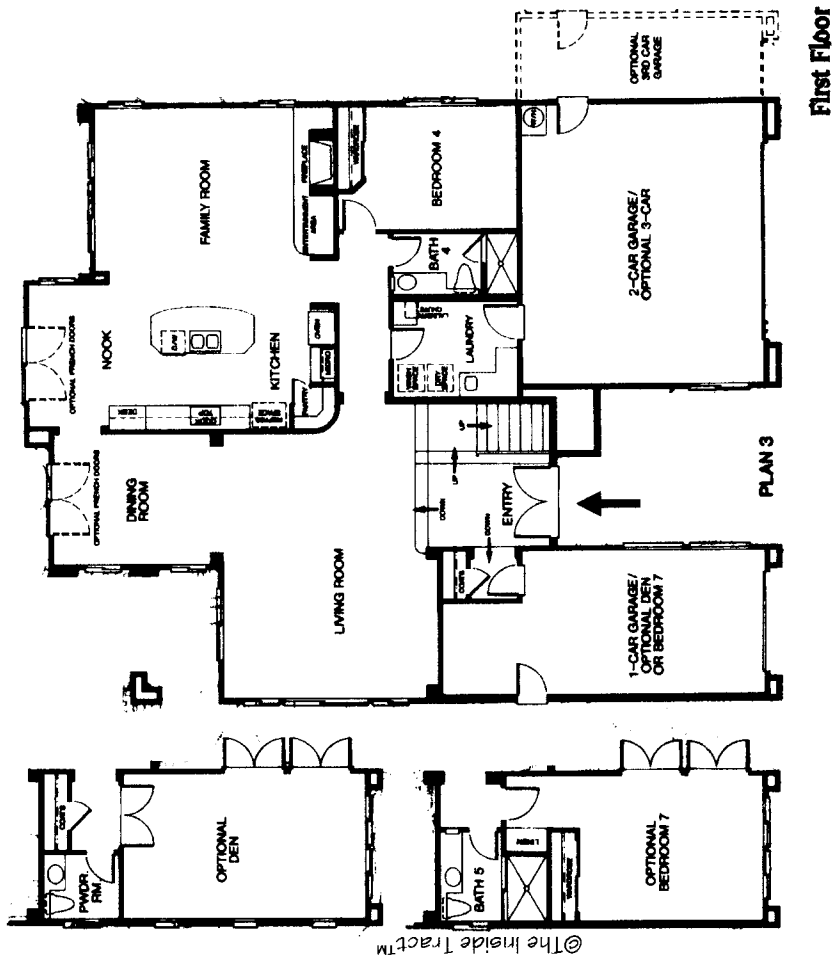

TRACT: (SULF) Summit at Las Flores MODEL: A Palomar (option 1) - 3483 Sq.Ft. Sq.Ft. (Approx)

Copyright ©The Inside Tract™ - All rights reserved.

TRACT: (SULF) Summit at Las Flores MODEL: B Palomar (option 2) - 3793 Sq.Ft. Sq.Ft. (Approx)

Copyright ©The Inside Tract™ - All rights reserved.

First Floor

Second Floor

TRACT: (SULF) Summit at Las Flores MODEL: C Rushmore (option 1) - 3531 Sq.Ft. Sq.Ft. (Approx)
 Copyright ©The Inside Tract™ - All rights reserved.

Second Floor

First Floor

©The Inside Tract™

TRACT: (SULF) Summit at Las Flores MODEL: C Rushmore (option 2) - 3531 Sq.Ft. Sq.Ft. (Approx)
 Copyright ©The Inside Tract™ - All rights reserved.

TRACT: (SULF) Summit at Las Flores MODEL: D Rushmore (option 3) - 3758 Sq.Ft. Sq.Ft. (Approx)
 Copyright ©The Inside Tract™ - All rights reserved.

Second Floor

First Floor

TRACT: (SULF) Summit at Las Flores MODEL: E Whitney (option 1) - 3584 Sq.Ft. Sq.Ft. (Approx)
 Copyright ©The Inside Tract™ - All rights reserved.

Second Floor

First Floor

TRACT: (SULF) Summit at Las Flores MODEL: F Whitney (option 2) - 4083 Sq.Ft. Sq.Ft. (Approx)