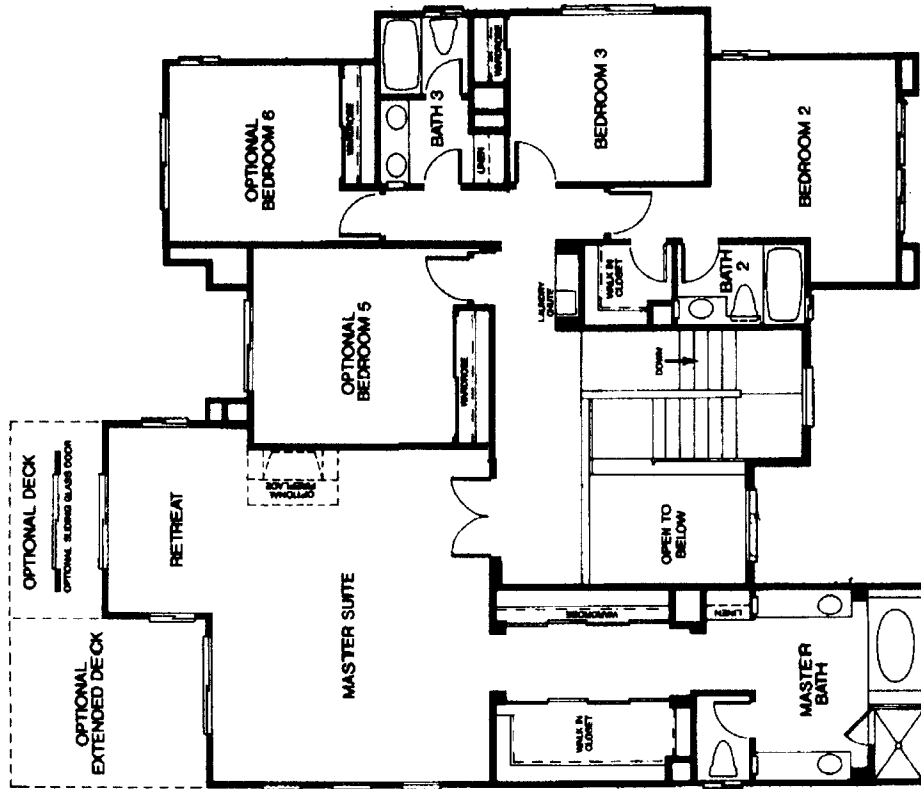

TRACT: (SULF) Summit at Las Flores MODEL: A Palomar (option 1) - 3483 Sq.Ft. Sq.Ft. (Approx)

Copyright ©The Inside Tract™ - All rights reserved.

TRACT: (SULF) Summit at Las Flores MODEL: B Palomar (option 2) - 3793 Sq.Ft. Sq.Ft. (Approx)

Second Floor

First Floor

©The Inside Tract™

TRACT: (SULF) Summit at Las Flores MODEL: C Rushmore (option 2) - 3531 Sq.Ft. Sq.Ft. (Approx)
 Copyright ©The Inside Tract™ - All rights reserved.

TRACT: (SULF) Summit at Las Flores MODEL: D Rushmore (option 3) - 3758 Sq.Ft. Sq.Ft. (Approx)
 Copyright ©The Inside Tract™ - All rights reserved.

Second Floor

First Floor

TRACT: (SULF) Summit at Las Flores MODEL: E Whitney (option 1) - 3584 Sq.Ft. Sq.Ft. (Approx)
 Copyright ©The Inside Tract™ - All rights reserved.

Second Floor

First Floor

TRACT: (SULF) Summit at Las Flores MODEL: F Whitney (option 2) - 4083 Sq.Ft. Sq.Ft. (Approx)

Copyright ©The Inside Tract™ - All rights reserved.

Second Floor

First Floor

©The Inside Tract™