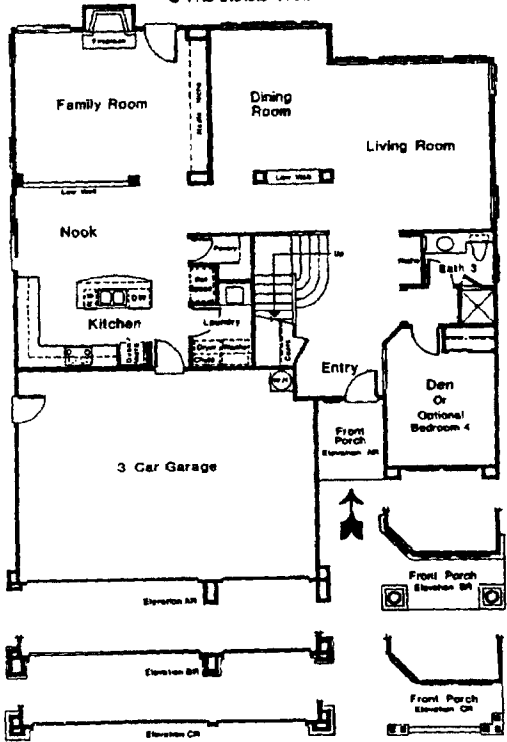

TRACT: (VERA) Veranda MODEL: A Honeysuckle (option 1) - 2449 Sq.Ft. Sq.Ft. (Approx)
 Copyright ©The Inside Tract™ - All rights reserved.

©The Inside Tract™

TRACT: (VERA) Veranda MODEL: B Honeysuckle (option 2) - 2590 Sq.Ft. Sq.Ft. (Approx)
 Copyright ©The Inside Tract™ - All rights reserved.

TRACT: (VERA) Veranda MODEL: C Wisteria (2) (option 2) - 2666 Sq.Ft. Sq.Ft. (Approx)

Copyright ©The Inside Tract™ - All rights reserved.

Plan Two
3 Car Garage
©The Inside Tract™

TRACT: (VERA) Veranda MODEL: C Wisteria (option 1) - 2666 Sq.Ft. Sq.Ft. (Approx)
 Copyright ©The Inside Tract™ - All rights reserved.

Plan Two
 3 Car Garage
 ©The Inside Tract™

TRACT: (VERA) Veranda MODEL: D Wisteria (2x) (option 3) - 2785 Sq.Ft. Sq.Ft. (Approx)
 Copyright ©The Inside Tract™ - All rights reserved.

©The Inside Tract™

TRACT: (VERA) Veranda MODEL: E Jasmine - 2894 Sq.Ft. Sq.Ft. (Approx)
 Copyright ©The Inside Tract™ - All rights reserved.