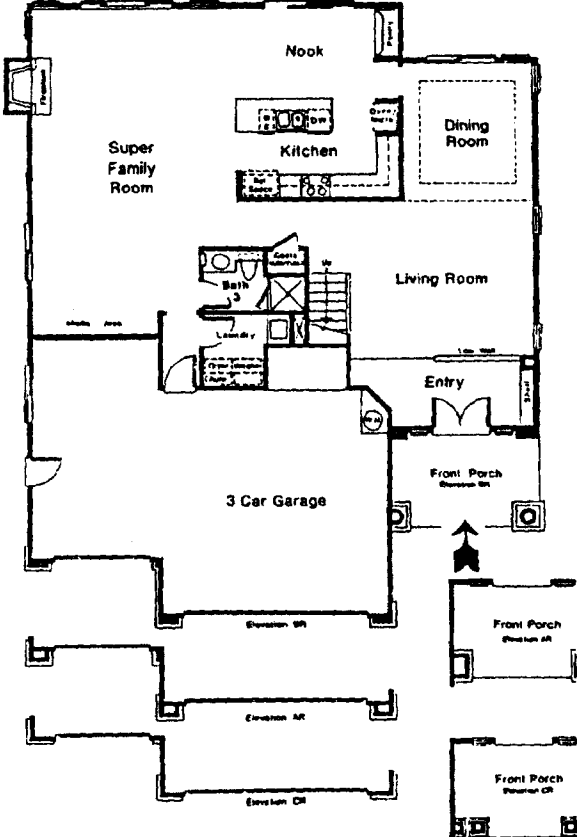

TRACT: (VERA) Veranda MODEL: A Honeysuckle (option 1) - 2449 Sq.Ft. Sq.Ft. (Approx)
 Copyright ©The Inside Tract™ - All rights reserved.

©The Inside Tract™

TRACT: (VERA) Veranda MODEL: B Honeysuckle (option 2) - 2590 Sq.Ft. Sq.Ft. (Approx)
 Copyright ©The Inside Tract™ - All rights reserved.

TRACT: (VERA) Veranda MODEL: C Wisteria (2) (option 2) - 2666 Sq.Ft. Sq.Ft. (Approx)

Copyright ©The Inside Tract™ - All rights reserved.

Plan Two
3 Car Garage
©The Inside Tract™

TRACT: (VERA) Veranda MODEL: C Wisteria (option 1) - 2666 Sq.Ft. Sq.Ft. (Approx)
 Copyright ©The Inside Tract™ - All rights reserved.

Plan Two
 3 Car Garage
 ©The Inside Tract™

TRACT: (VERA) Veranda MODEL: D Wisteria (2x) (option 3) - 2785 Sq.Ft. Sq.Ft. (Approx)
 Copyright ©The Inside Tract™ - All rights reserved.

©The Inside Tract™

TRACT: (VERA) Veranda MODEL: E Jasmine - 2894 Sq.Ft. Sq.Ft. (Approx)
 Copyright ©The Inside Tract™ - All rights reserved.