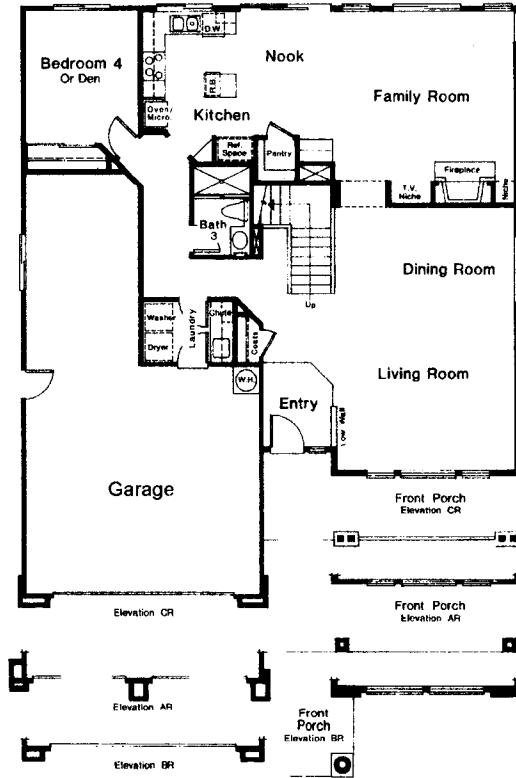

TRACT: (VERA) Veranda MODEL: A Honeysuckle (option 1) - 2449 Sq.Ft. Sq.Ft. (Approx)
 Copyright ©The Inside Tract™ - All rights reserved.

©The Inside Tract™

TRACT: (VERA) Veranda MODEL: B Honeysuckle (option 2) - 2590 Sq.Ft. Sq.Ft. (Approx)
 Copyright ©The Inside Tract™ - All rights reserved.

TRACT: (VERA) Veranda MODEL: C Wisteria (2) (option 2) - 2666 Sq.Ft. Sq.Ft. (Approx)

Copyright ©The Inside Tract™ - All rights reserved.

Plan Two
3 Car Garage
©The Inside Tract™

TRACT: (VERA) Veranda MODEL: C Wisteria (option 1) - 2666 Sq.Ft. Sq.Ft. (Approx)
 Copyright ©The Inside Tract™ - All rights reserved.

Plan Two
 3 Car Garage
 ©The Inside Tract™

TRACT: (VERA) Veranda MODEL: D Wisteria (2x) (option 3) - 2785 Sq.Ft. Sq.Ft. (Approx)
 Copyright ©The Inside Tract™ - All rights reserved.

©The Inside Tract™

TRACT: (VERA) Veranda MODEL: E Jasmine - 2894 Sq.Ft. Sq.Ft. (Approx)
 Copyright ©The Inside Tract™ - All rights reserved.