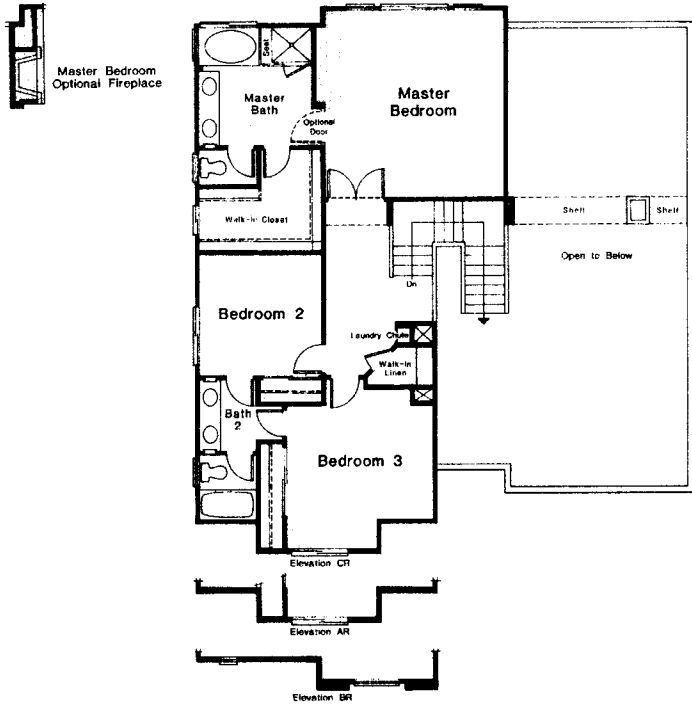

TRACT: (VERA) Veranda MODEL: A Honeysuckle (option 1) - 2449 Sq.Ft. Sq.Ft. (Approx)
 Copyright ©The Inside Tract™ - All rights reserved.

©The Inside Tract™

TRACT: (VERA) Veranda MODEL: B Honeysuckle (option 2) - 2590 Sq.Ft. Sq.Ft. (Approx)
 Copyright ©The Inside Tract™ - All rights reserved.

TRACT: (VERA) Veranda MODEL: C Wisteria (2) (option 2) - 2666 Sq.Ft. Sq.Ft. (Approx)

Copyright ©The Inside Tract™ - All rights reserved.

Plan Two
3 Car Garage
©The Inside Tract™

TRACT: (VERA) Veranda MODEL: C Wisteria (option 1) - 2666 Sq.Ft. Sq.Ft. (Approx)
 Copyright ©The Inside Tract™ - All rights reserved.

Plan Two
 3 Car Garage
 ©The Inside Tract™

TRACT: (VERA) Veranda MODEL: D Wisteria (2x) (option 3) - 2785 Sq.Ft. Sq.Ft. (Approx)
 Copyright ©The Inside Tract™ - All rights reserved.

©The Inside Tract™

TRACT: (VERA) Veranda MODEL: E Jasmine - 2894 Sq.Ft. Sq.Ft. (Approx)
 Copyright ©The Inside Tract™ - All rights reserved.