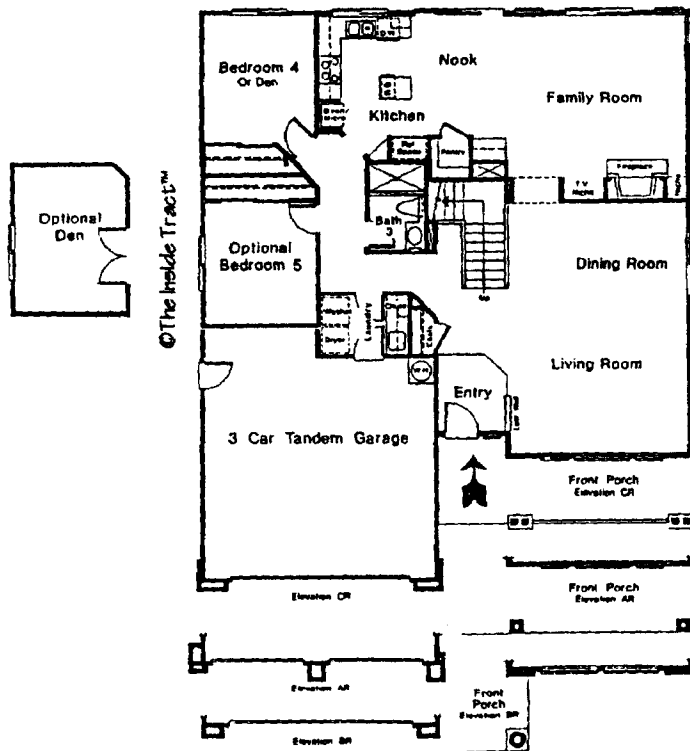

TRACT: (VERA) Veranda MODEL: A Honeysuckle (option 1) - 2449 Sq.Ft. Sq.Ft. (Approx)
 Copyright ©The Inside Tract™ - All rights reserved.

©The Inside Tract™

TRACT: (VERA) Veranda MODEL: B Honeysuckle (option 2) - 2590 Sq.Ft. Sq.Ft. (Approx)
 Copyright ©The Inside Tract™ - All rights reserved.

TRACT: (VERA) Veranda MODEL: C Wisteria (2) (option 2) - 2666 Sq.Ft. Sq.Ft. (Approx)

Copyright ©The Inside Tract™ - All rights reserved.

Plan Two
3 Car Garage
©The Inside Tract™

TRACT: (VERA) Veranda MODEL: C Wisteria (option 1) - 2666 Sq.Ft. Sq.Ft. (Approx)
 Copyright ©The Inside Tract™ - All rights reserved.

Plan Two
 3 Car Garage
 ©The Inside Tract™

TRACT: (VERA) Veranda MODEL: D Wisteria (2x) (option 3) - 2785 Sq.Ft. Sq.Ft. (Approx)
 Copyright ©The Inside Tract™ - All rights reserved.

©The Inside Tract™

TRACT: (VERA) Veranda MODEL: E Jasmine - 2894 Sq.Ft. Sq.Ft. (Approx)
 Copyright ©The Inside Tract™ - All rights reserved.