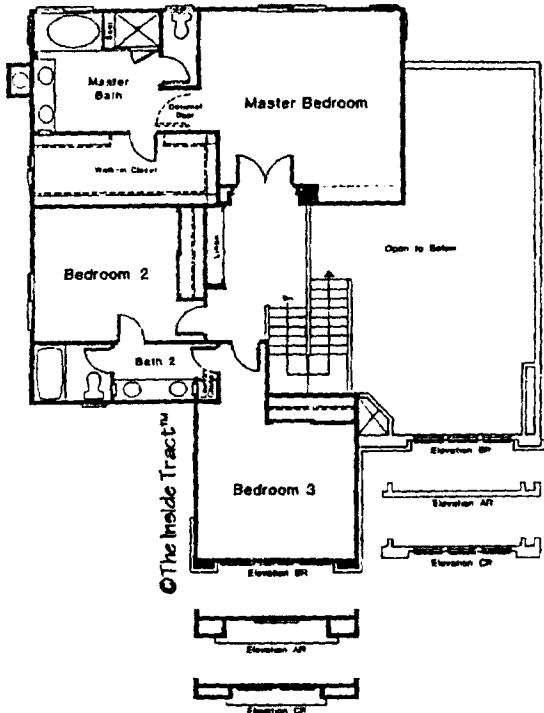

TRACT: (VERA) Veranda MODEL: A Honeysuckle (option 1) - 2449 Sq.Ft. Sq.Ft. (Approx)
 Copyright ©The Inside Tract™ - All rights reserved.

©The Inside Tract™

TRACT: (VERA) Veranda MODEL: B Honeysuckle (option 2) - 2590 Sq.Ft. Sq.Ft. (Approx)
 Copyright ©The Inside Tract™ - All rights reserved.

TRACT: (VERA) Veranda MODEL: C Wisteria (2) (option 2) - 2666 Sq.Ft. Sq.Ft. (Approx)

Copyright ©The Inside Tract™ - All rights reserved.

Plan Two
3 Car Garage
©The Inside Tract™

TRACT: (VERA) Veranda MODEL: C Wisteria (option 1) - 2666 Sq.Ft. Sq.Ft. (Approx)
 Copyright ©The Inside Tract™ - All rights reserved.

Plan Two
 3 Car Garage
 ©The Inside Tract™

TRACT: (VERA) Veranda MODEL: D Wisteria (2x) (option 3) - 2785 Sq.Ft. Sq.Ft. (Approx)
 Copyright ©The Inside Tract™ - All rights reserved.

©The Inside Tract™

TRACT: (VERA) Veranda MODEL: E Jasmine - 2894 Sq.Ft. Sq.Ft. (Approx)
 Copyright ©The Inside Tract™ - All rights reserved.