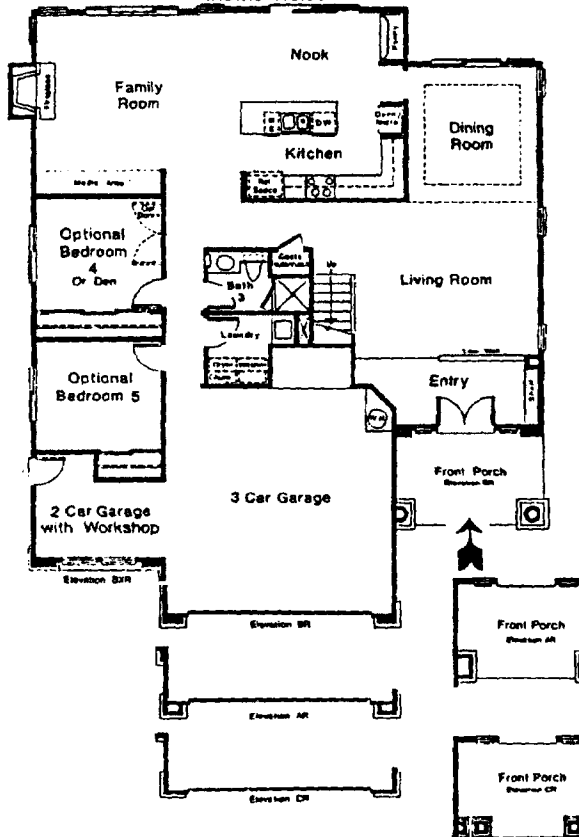

TRACT: (VERA) Veranda MODEL: A Honeysuckle (option 1) - 2449 Sq.Ft. Sq.Ft. (Approx)
 Copyright ©The Inside Tract™ - All rights reserved.

©The Inside Tract™

TRACT: (VERA) Veranda MODEL: B Honeysuckle (option 2) - 2590 Sq.Ft. Sq.Ft. (Approx)
 Copyright ©The Inside Tract™ - All rights reserved.

TRACT: (VERA) Veranda MODEL: C Wisteria (2) (option 2) - 2666 Sq.Ft. Sq.Ft. (Approx)

Copyright ©The Inside Tract™ - All rights reserved.

Plan Two
3 Car Garage
©The Inside Tract™

TRACT: (VERA) Veranda MODEL: C Wisteria (option 1) - 2666 Sq.Ft. Sq.Ft. (Approx)
 Copyright ©The Inside Tract™ - All rights reserved.

Plan Two
 3 Car Garage
 ©The Inside Tract™

TRACT: (VERA) Veranda MODEL: D Wisteria (2x) (option 3) - 2785 Sq.Ft. Sq.Ft. (Approx)
 Copyright ©The Inside Tract™ - All rights reserved.

©The Inside Tract™

TRACT: (VERA) Veranda MODEL: E Jasmine - 2894 Sq.Ft. Sq.Ft. (Approx)
 Copyright ©The Inside Tract™ - All rights reserved.