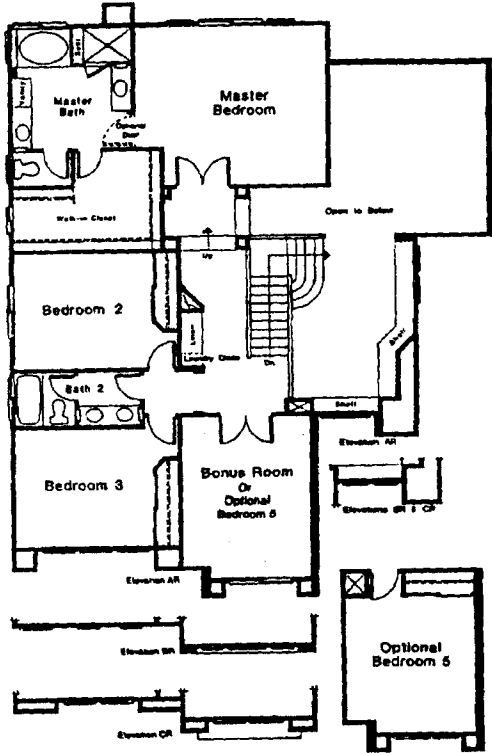

TRACT: (VERA) Veranda MODEL: A Honeysuckle (option 1) - 2449 Sq.Ft. Sq.Ft. (Approx)
 Copyright ©The Inside Tract™ - All rights reserved.

©The Inside Tract™

TRACT: (VERA) Veranda MODEL: B Honeysuckle (option 2) - 2590 Sq.Ft. Sq.Ft. (Approx)
 Copyright ©The Inside Tract™ - All rights reserved.

TRACT: (VERA) Veranda MODEL: C Wisteria (2) (option 2) - 2666 Sq.Ft. Sq.Ft. (Approx)

Copyright ©The Inside Tract™ - All rights reserved.

Plan Two
3 Car Garage
©The Inside Tract™

TRACT: (VERA) Veranda MODEL: C Wisteria (option 1) - 2666 Sq.Ft. Sq.Ft. (Approx)
 Copyright ©The Inside Tract™ - All rights reserved.

Plan Two
 3 Car Garage
 ©The Inside Tract™

TRACT: (VERA) Veranda MODEL: D Wisteria (2x) (option 3) - 2785 Sq.Ft. Sq.Ft. (Approx)
 Copyright ©The Inside Tract™ - All rights reserved.

©The Inside Tract™

TRACT: (VERA) Veranda MODEL: E Jasmine - 2894 Sq.Ft. Sq.Ft. (Approx)
 Copyright ©The Inside Tract™ - All rights reserved.