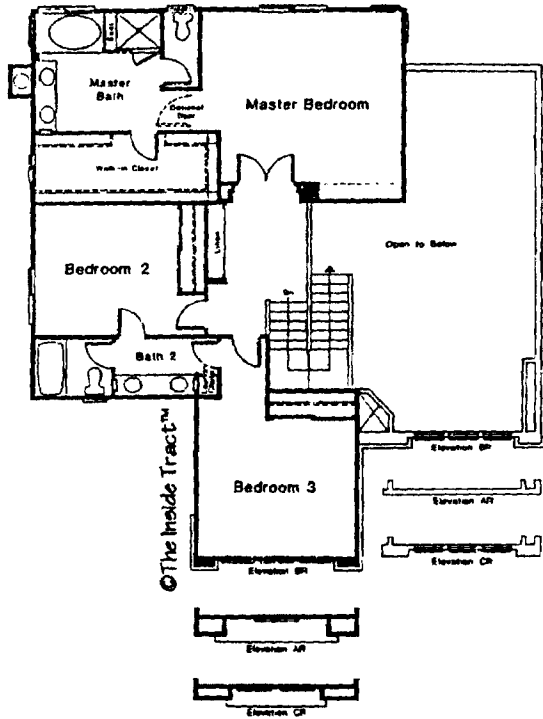

TRACT: (VERA) Veranda MODEL: A Honeysuckle (option 1) - 2449 Sq.Ft. Sq.Ft. (Approx)
 Copyright ©The Inside Tract™ - All rights reserved.

©The Inside Tract™

TRACT: (VERA) Veranda MODEL: B Honeysuckle (option 2) - 2590 Sq.Ft. Sq.Ft. (Approx)
 Copyright ©The Inside Tract™ - All rights reserved.

TRACT: (VERA) Veranda MODEL: C Wisteria (2) (option 2) - 2666 Sq.Ft. Sq.Ft. (Approx)

Copyright ©The Inside Tract™ - All rights reserved.

Plan Two
3 Car Garage
©The Inside Tract™

TRACT: (VERA) Veranda MODEL: C Wisteria (option 1) - 2666 Sq.Ft. Sq.Ft. (Approx)
 Copyright ©The Inside Tract™ - All rights reserved.

Plan Two
 3 Car Garage
 ©The Inside Tract™

TRACT: (VERA) Veranda MODEL: D Wisteria (2x) (option 3) - 2785 Sq.Ft. Sq.Ft. (Approx)
 Copyright ©The Inside Tract™ - All rights reserved.

©The Inside Tract™

TRACT: (VERA) Veranda MODEL: E Jasmine - 2894 Sq.Ft. Sq.Ft. (Approx)
 Copyright ©The Inside Tract™ - All rights reserved.