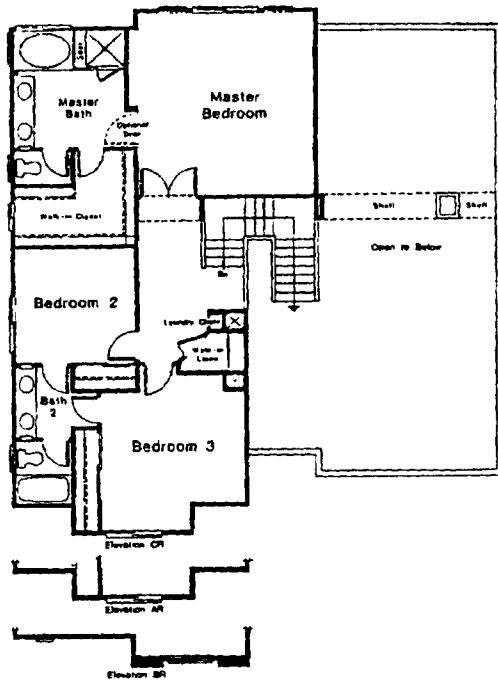

TRACT: (VERA) Veranda MODEL: A Honeysuckle (option 1) - 2449 Sq.Ft. Sq.Ft. (Approx)
 Copyright ©The Inside Tract™ - All rights reserved.

©The Inside Tract™

TRACT: (VERA) Veranda MODEL: B Honeysuckle (option 2) - 2590 Sq.Ft. Sq.Ft. (Approx)
 Copyright ©The Inside Tract™ - All rights reserved.

TRACT: (VERA) Veranda MODEL: C Wisteria (2) (option 2) - 2666 Sq.Ft. Sq.Ft. (Approx)

Copyright ©The Inside Tract™ - All rights reserved.

Plan Two
3 Car Garage
©The Inside Tract™

TRACT: (VERA) Veranda MODEL: C Wisteria (option 1) - 2666 Sq.Ft. Sq.Ft. (Approx)
 Copyright ©The Inside Tract™ - All rights reserved.

Plan Two
 3 Car Garage
 ©The Inside Tract™

TRACT: (VERA) Veranda MODEL: D Wisteria (2x) (option 3) - 2785 Sq.Ft. Sq.Ft. (Approx)
 Copyright ©The Inside Tract™ - All rights reserved.

©The Inside Tract™

TRACT: (VERA) Veranda MODEL: E Jasmine - 2894 Sq.Ft. Sq.Ft. (Approx)
 Copyright ©The Inside Tract™ - All rights reserved.