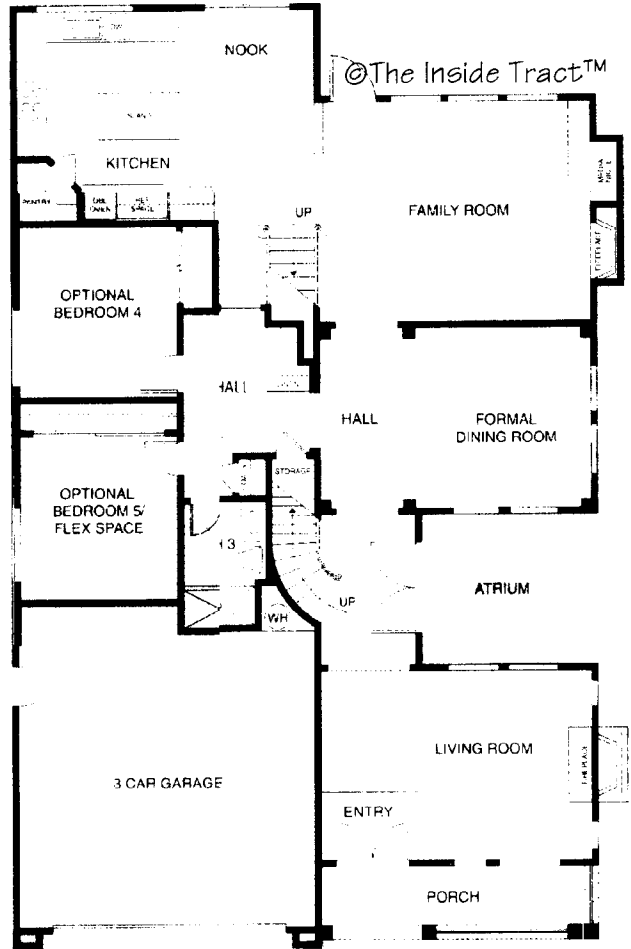

TRACT: (VSPE) Vista Pointe Estates MODEL: A Rende (1) A - 2841 Sq.Ft. Sq.Ft. (Approx)
Copyright ©The Inside Tract™ - All rights reserved.

TRACT: (VSPE) Vista Pointe Estates MODEL: B Rende (1) B - 2993 Sq.Ft. Sq.Ft. (Approx)
 Copyright ©The Inside Tract™ - All rights reserved.

TRACT: (VSPE) Vista Pointe Estates MODEL: C Rende (1) C - 2993 Sq.Ft. Sq.Ft. (Approx)
Copyright ©The Inside Tract™ - All rights reserved.

TRACT: (VSPE) Vista Pointe Estates MODEL: D Volmer (2) A - 3104 Sq.Ft. Sq.Ft. (Approx)
 Copyright ©The Inside Tract™ - All rights reserved.

TRACT: (VSPE) Vista Pointe Estates MODEL: F Volmer (2) C - 3308 Sq.Ft. Sq.Ft. (Approx)
 Copyright ©The Inside Tract™ - All rights reserved.

TRACT: (VSPE) Vista Pointe Estates MODEL: G Franklin (3) A - 3355 Sq.Ft. Sq.Ft. (Approx)
Copyright ©The Inside Tract™ - All rights reserved.