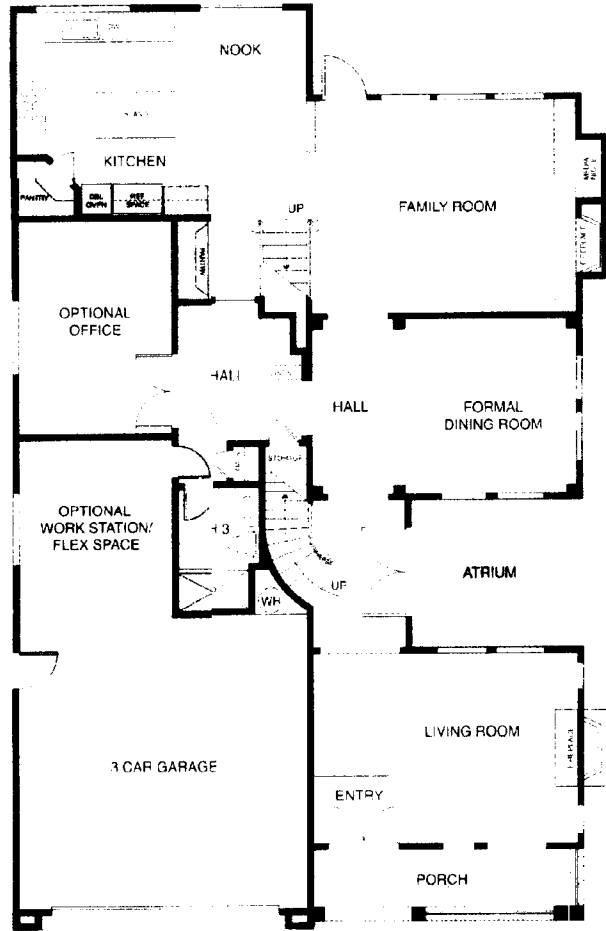

TRACT: (VSPE) Vista Pointe Estates MODEL: A Rende (1) A - 2841 Sq.Ft. Sq.Ft. (Approx)
Copyright ©The Inside Tract™ - All rights reserved.

TRACT: (VSPE) Vista Pointe Estates MODEL: B Rende (1) B - 2993 Sq.Ft. Sq.Ft. (Approx)
 Copyright ©The Inside Tract™ - All rights reserved.

TRACT: (VSPE) Vista Pointe Estates MODEL: C Rende (1) C - 2993 Sq.Ft. Sq.Ft. (Approx)
Copyright ©The Inside Tract™ - All rights reserved.

TRACT: (VSPE) Vista Pointe Estates MODEL: D Volmer (2) A - 3104 Sq.Ft. Sq.Ft. (Approx)
 Copyright ©The Inside Tract™ - All rights reserved.

TRACT: (VSPE) Vista Pointe Estates MODEL: F Volmer (2) C - 3308 Sq.Ft. Sq.Ft. (Approx)
 Copyright ©The Inside Tract™ - All rights reserved.

TRACT: (VSPE) Vista Pointe Estates MODEL: G Franklin (3) A - 3355 Sq.Ft. Sq.Ft. (Approx)
Copyright ©The Inside Tract™ - All rights reserved.