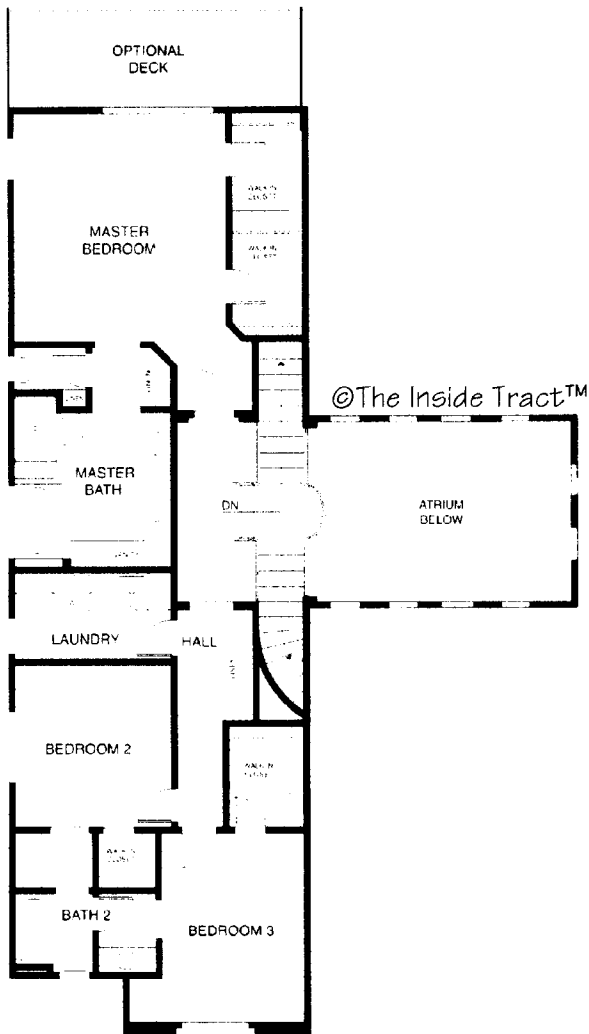

TRACT: (VSPE) Vista Pointe Estates MODEL: A Rende (1) A - 2841 Sq.Ft. Sq.Ft. (Approx)
Copyright ©The Inside Tract™ - All rights reserved.

TRACT: (VSPE) Vista Pointe Estates MODEL: B Rende (1) B - 2993 Sq.Ft. Sq.Ft. (Approx)
 Copyright ©The Inside Tract™ - All rights reserved.

TRACT: (VSPE) Vista Pointe Estates MODEL: C Rende (1) C - 2993 Sq.Ft. Sq.Ft. (Approx)
Copyright ©The Inside Tract™ - All rights reserved.

TRACT: (VSPE) Vista Pointe Estates MODEL: D Volmer (2) A - 3104 Sq.Ft. Sq.Ft. (Approx)
 Copyright ©The Inside Tract™ - All rights reserved.

TRACT: (VSPE) Vista Pointe Estates MODEL: F Volmer (2) C - 3308 Sq.Ft. Sq.Ft. (Approx)
 Copyright ©The Inside Tract™ - All rights reserved.

TRACT: (VSPE) Vista Pointe Estates MODEL: G Franklin (3) A - 3355 Sq.Ft. Sq.Ft. (Approx)
Copyright ©The Inside Tract™ - All rights reserved.