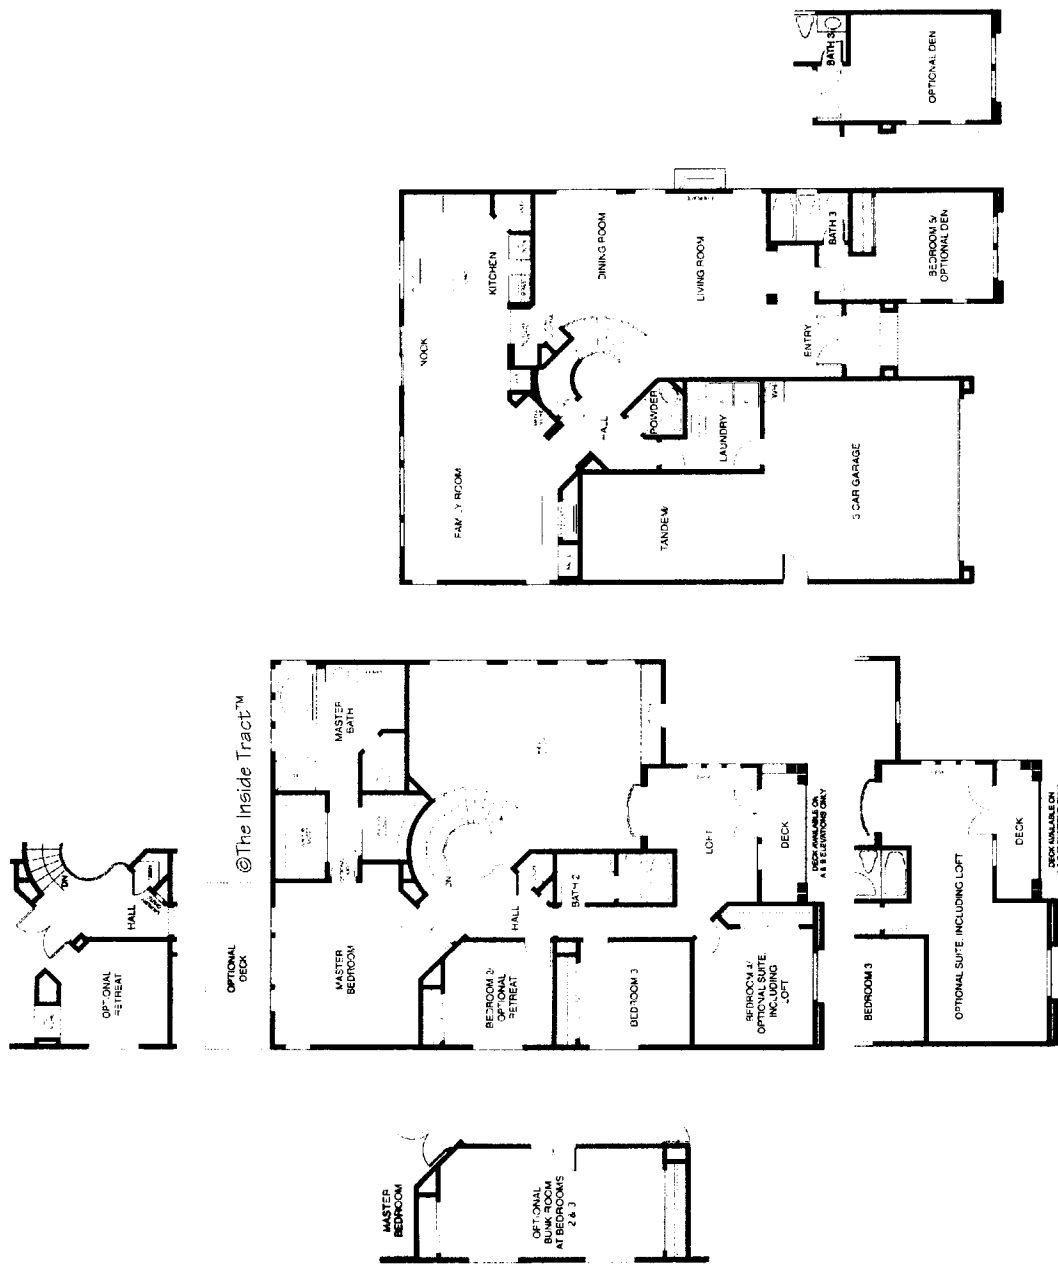

TRACT: (VSPE) Vista Pointe Estates MODEL: A Rende (1) A - 2841 Sq.Ft. Sq.Ft. (Approx)
Copyright ©The Inside Tract™ - All rights reserved.

TRACT: (VSPE) Vista Pointe Estates MODEL: B Rende (1) B - 2993 Sq.Ft. Sq.Ft. (Approx)
 Copyright ©The Inside Tract™ - All rights reserved.

TRACT: (VSPE) Vista Pointe Estates MODEL: C Rende (1) C - 2993 Sq.Ft. Sq.Ft. (Approx)
Copyright ©The Inside Tract™ - All rights reserved.

TRACT: (VSPE) Vista Pointe Estates MODEL: D Volmer (2) A - 3104 Sq.Ft. Sq.Ft. (Approx)
 Copyright ©The Inside Tract™ - All rights reserved.

TRACT: (VSPE) Vista Pointe Estates MODEL: F Volmer (2) C - 3308 Sq.Ft. Sq.Ft. (Approx)
 Copyright ©The Inside Tract™ - All rights reserved.

TRACT: (VSPE) Vista Pointe Estates MODEL: G Franklin (3) A - 3355 Sq.Ft. Sq.Ft. (Approx)
Copyright ©The Inside Tract™ - All rights reserved.