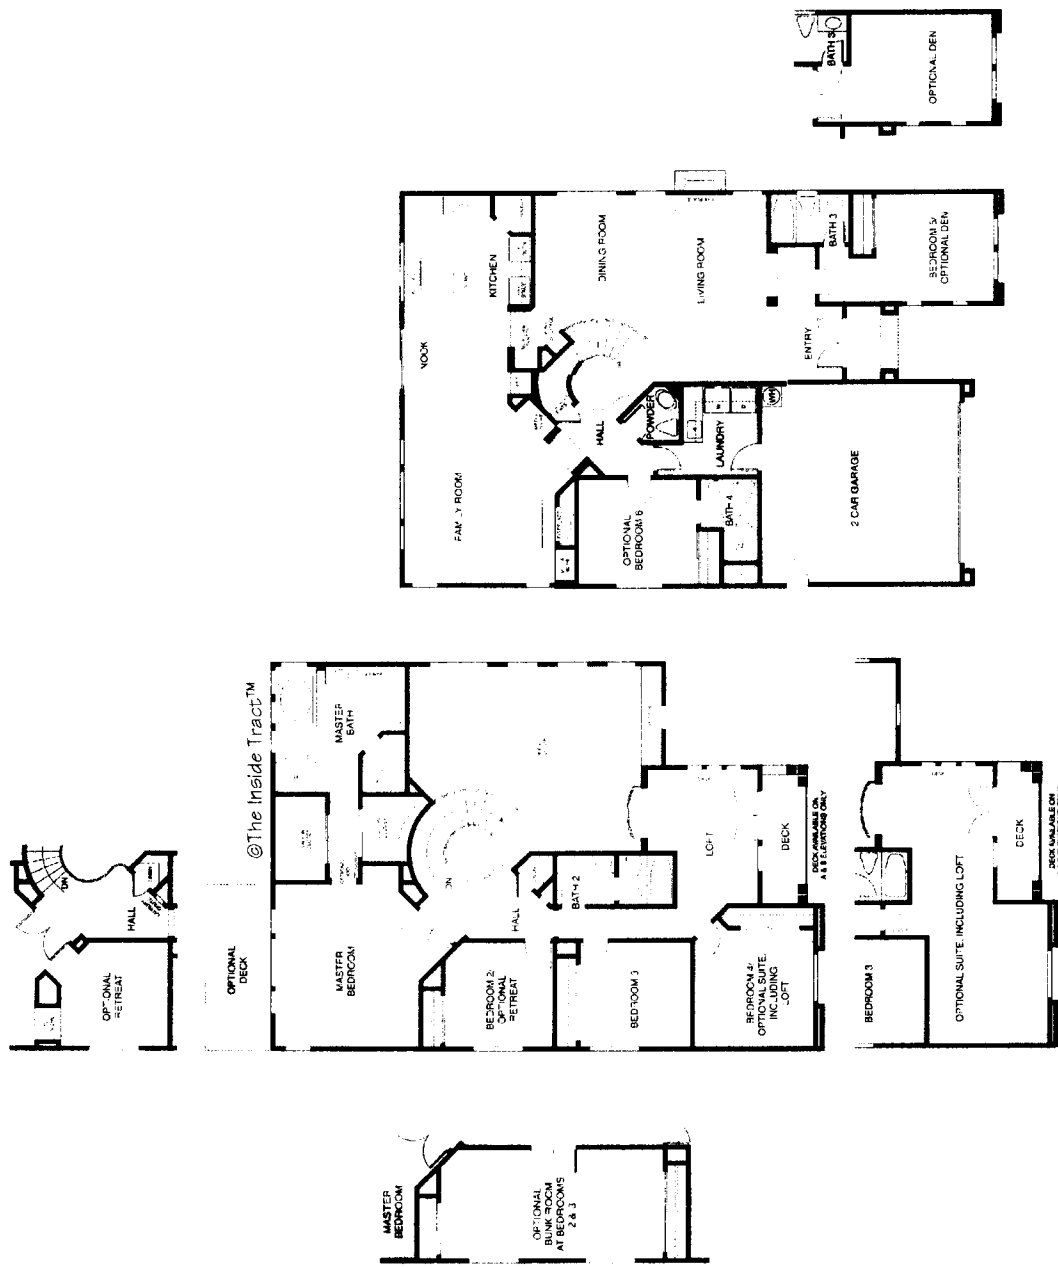

TRACT: (VSPE) Vista Pointe Estates MODEL: A Rende (1) A - 2841 Sq.Ft. Sq.Ft. (Approx)
Copyright ©The Inside Tract™ - All rights reserved.

TRACT: (VSPE) Vista Pointe Estates MODEL: B Rende (1) B - 2993 Sq.Ft. Sq.Ft. (Approx)
 Copyright ©The Inside Tract™ - All rights reserved.

TRACT: (VSPE) Vista Pointe Estates MODEL: C Rende (1) C - 2993 Sq.Ft. Sq.Ft. (Approx)
Copyright ©The Inside Tract™ - All rights reserved.

TRACT: (VSPE) Vista Pointe Estates MODEL: D Volmer (2) A - 3104 Sq.Ft. Sq.Ft. (Approx)
 Copyright ©The Inside Tract™ - All rights reserved.

TRACT: (VSPE) Vista Pointe Estates MODEL: F Volmer (2) C - 3308 Sq.Ft. Sq.Ft. (Approx)
 Copyright ©The Inside Tract™ - All rights reserved.

TRACT: (VSPE) Vista Pointe Estates MODEL: G Franklin (3) A - 3355 Sq.Ft. Sq.Ft. (Approx)
Copyright ©The Inside Tract™ - All rights reserved.