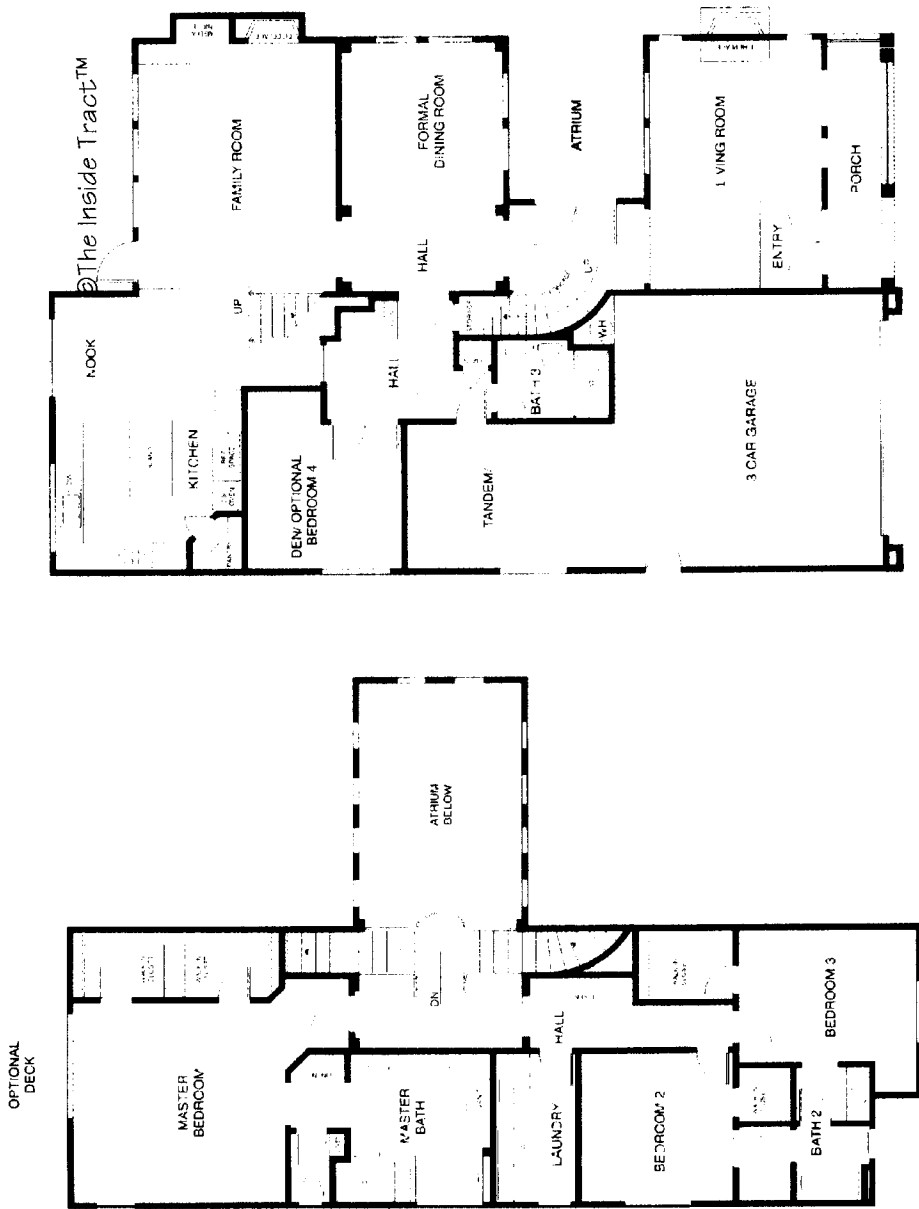

TRACT: (VSPE) Vista Pointe Estates MODEL: A Rende (1) A - 2841 Sq.Ft. Sq.Ft. (Approx)
Copyright ©The Inside Tract™ - All rights reserved.

TRACT: (VSPE) Vista Pointe Estates MODEL: B Rende (1) B - 2993 Sq.Ft. Sq.Ft. (Approx)
 Copyright ©The Inside Tract™ - All rights reserved.

TRACT: (VSPE) Vista Pointe Estates MODEL: C Rende (1) C - 2993 Sq.Ft. Sq.Ft. (Approx)
Copyright ©The Inside Tract™ - All rights reserved.

TRACT: (VSPE) Vista Pointe Estates MODEL: D Volmer (2) A - 3104 Sq.Ft. Sq.Ft. (Approx)
 Copyright ©The Inside Tract™ - All rights reserved.

TRACT: (VSPE) Vista Pointe Estates MODEL: F Volmer (2) C - 3308 Sq.Ft. Sq.Ft. (Approx)
 Copyright ©The Inside Tract™ - All rights reserved.

TRACT: (VSPE) Vista Pointe Estates MODEL: G Franklin (3) A - 3355 Sq.Ft. Sq.Ft. (Approx)
Copyright ©The Inside Tract™ - All rights reserved.