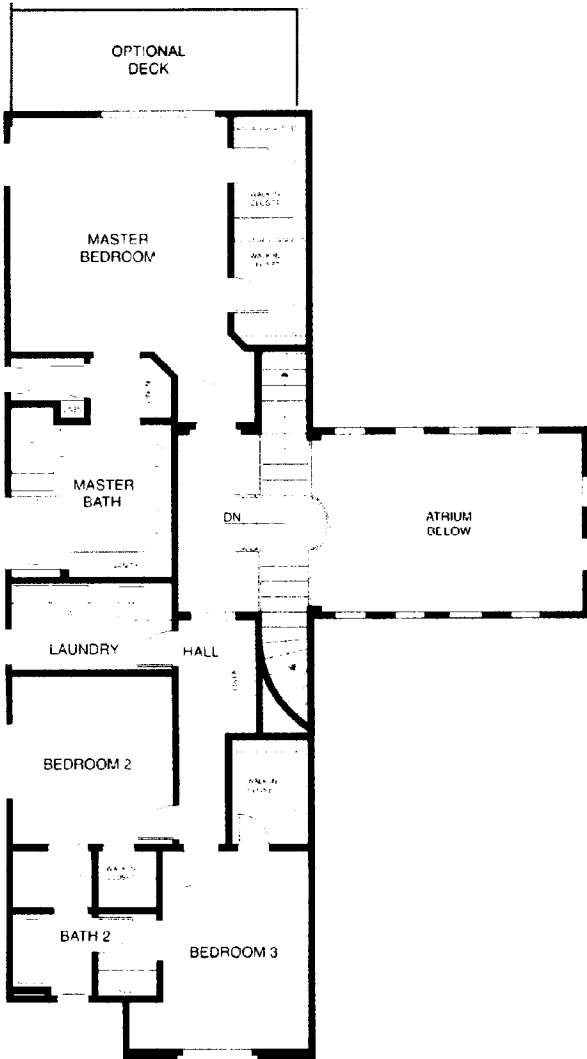

TRACT: (VSPE) Vista Pointe Estates MODEL: A Rende (1) A - 2841 Sq.Ft. Sq.Ft. (Approx)
Copyright ©The Inside Tract™ - All rights reserved.

TRACT: (VSPE) Vista Pointe Estates MODEL: B Rende (1) B - 2993 Sq.Ft. Sq.Ft. (Approx)
 Copyright ©The Inside Tract™ - All rights reserved.

TRACT: (VSPE) Vista Pointe Estates MODEL: C Rende (1) C - 2993 Sq.Ft. Sq.Ft. (Approx)
Copyright ©The Inside Tract™ - All rights reserved.

TRACT: (VSPE) Vista Pointe Estates MODEL: D Volmer (2) A - 3104 Sq.Ft. Sq.Ft. (Approx)
 Copyright ©The Inside Tract™ - All rights reserved.

TRACT: (VSPE) Vista Pointe Estates MODEL: F Volmer (2) C - 3308 Sq.Ft. Sq.Ft. (Approx)
 Copyright ©The Inside Tract™ - All rights reserved.

TRACT: (VSPE) Vista Pointe Estates MODEL: G Franklin (3) A - 3355 Sq.Ft. Sq.Ft. (Approx)
Copyright ©The Inside Tract™ - All rights reserved.